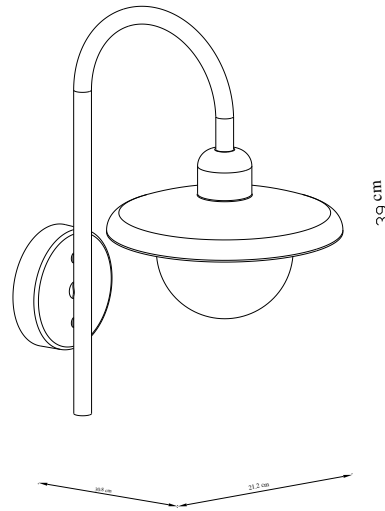

BERLO | WALL LIGHT | BLACK

2418191003

nordlux®

Voltage (V): 220-240 Volt
IP degree: IP44
Maximum bulb wattage (W): 10
Class (Class 1, Class 2, Class 3):
Class 1 (Earth contact)
Socket type: E27
Parallel connection: True

Primary material: Metal
Secondary material: Plastic
Suitable for Seaside: False
Colour: Black

Height (cm) : 39
Tube Diameter (cm): 1.6
Shade Diameter (cm): 21.2
Projection (cm): 30.8
EAN: 5704924017643
TUN: 2366807
Item Number: 2418191003

Pcs Per Master Carton: 3
Sales Box Height (cm): 44
Sales Box Width(cm): 37.5
Sales Box Depth (cm): 29
Sales Box Volume m³ : 0.0478
Product net weight (kg): 1.0634

• Romantic design • Parallel connection possible

Berlo is a classic wall light with elegantly curved lines and an almost vintage, romantic design. The large diffuser ensures pleasant and glare-free light while still providing good, practical outdoor light.