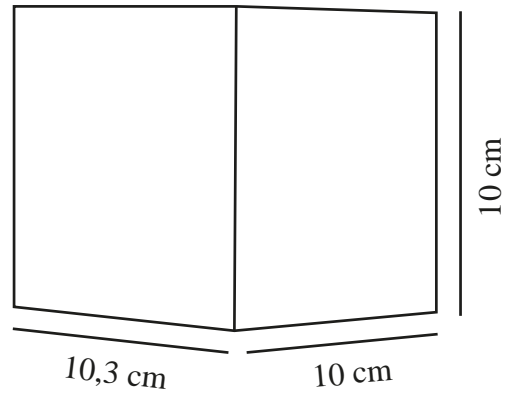

MILDA KUBI | WALL LIGHT | BLACK

2418331003

nordlux®

Voltage (V): 220-240 Volt
IP degree: IP44
Class (Class 1, Class 2, Class 3):
Class 2 (Double isolated)
Socket type: LED Module
Parallel connection: True

Primary material: Aluminium
Secondary material: Plastic
Suitable for Seaside: False
Colour: Black

Height (cm) : 10
Width (cm): 10
Projection (cm): 10.3

EAN: 5704924017711
TUN: 2366817
Item Number: 2418331003
Pcs Per Master Carton: 3
Sales Box Height (cm): 11

Sales Box Width(cm): 11
Sales Box Depth (cm): 11
Sales Box Volume m³ : 0.0013
Product net weight (kg): 0.3344

Brightness of light (Lumen): 290
Colour temperature (Kelvin): 3000
Ra-value : 80
Lifetime (hours): 25000
Energy class: F
Actual watt (W): 4.9