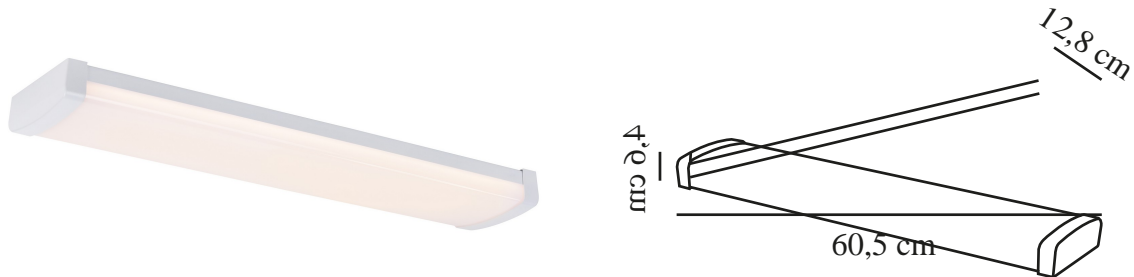

WILMINGTON 60 | BATTEN LIGHT FITTING | WHITE nordlux®

2410036101

Voltage (V): 220-240 Volt
IP degree: IP20
Class (Class 1, Class 2, Class 3):
Class 2 (Double isolated)
Socket type: LED Module
Parallel connection: True

Primary material: Plastic
Colour: White

Height (cm) : 4.6
Width (cm): 12.8
Length (cm): 60.5

EAN: 5704924017858
TUN: 2367723
Item Number: 2410036101
Pcs Per Master Carton: 6
Sales Box Height (cm): 60.9

Sales Box Width(cm): 13.1
Sales Box Depth (cm): 4.8
Sales Box Volume m³ : 0.0038
Product net weight (kg): 0.473

Brightness of light (Lumen): 1700
Colour temperature (Kelvin): 3000
Ra-value : 80
Lifetime (hours): 25000
Energy class: E
Actual watt (W): 15

- Large light surface • Easy mounting
- Design suitable for indoor use • 5-year LED guarantee

Wilmington has a practical, streamlined design that makes this batten light perfect for the office, utility room or any place where good, practical light is needed. Easy click-on mounting.

ENERG

Nordlux
2410036101