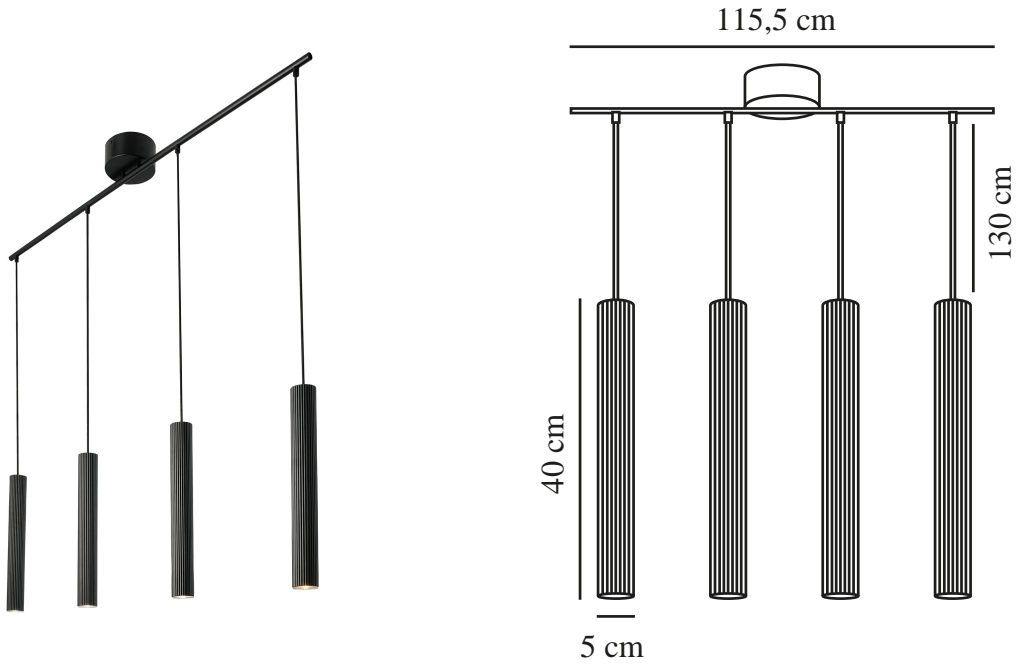

VICO 4-RAIL | CEILING PENDANT | BLACK

2412143003

nordlux®

Voltage (V): 220-240 Volt
IP degree: IP20
Maximum bulb wattage (W): 4x5
Class (Class 1, Class 2, Class 3):
Class 2 (Double isolated)
Socket type: GU10
Parallel connection: False

Primary material: Metal
Secondary material: Plastic
Colour of the cable: Black
Length of the cable (cm): 130
Surface material of the cable:
Textile
Is the cable replaceable: False
Colour: Black

Height (cm) : 40
Width (cm): 115.5
Shade Diameter (cm): 5
Shade Height (cm): 40
Lenght (cm): 115.5

EAN: 5704924018398
TUN: 2378752
Item Number: 2412143003
Pcs Per Master Carton: 3

Sales Box Height (cm): 123
Sales Box Width(cm): 16
Sales Box Depth (cm): 13
Sales Box Volume m³ : 0.0256
Product net weight (kg): 2.3

- Scandinavian minimalism • Slimline design
- Easily adjustable cable length

The Vico series embodies Scandinavian elegance through its minimalist, streamlined design. The fluted surface adds a subtle but interesting effect. Vico emits a downward-facing light and can be used e.g. above the dining table.