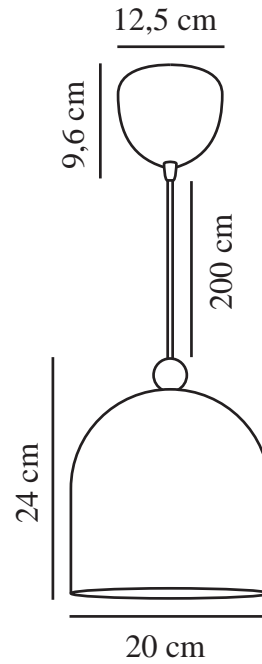

GASTON | CEILING PENDANT | DUSTY ROSE

2412653057

nordlux®

Voltage (V): 220-240 Volt
IP degree: IP20
Maximum bulb wattage (W): 40
Class (Class 1, Class 2, Class 3):
Class 2 (Double isolated)
Socket type: E27
Parallel connection: False

Primary material: Metal
Secondary material: Wood
Colour of the cable: White
Length of the cable (cm): 200
Surface material of the cable:
Plastic
Is the cable replaceable: False
Colour: Dusty rose

Height (cm) : 24
Width (cm): 20
Shade Diameter (cm): 20
Lenght (cm): 20

EAN: 5704924018725
TUN: 2378733
Item Number: 2412653057
Pcs Per Master Carton: 3

Sales Box Height (cm): 23.5
Sales Box Width(cm): 24.5
Sales Box Depth (cm): 24.5
Sales Box Volume m³ : 0.0141
Product net weight (kg): 0.862

• Nordic style • A simple shape with a wooden detail

Gaston is a streamlined pendant in cute, muted tones. Featuring a rounded shape with a small wooden detail on top, Gaston adds a beautiful touch to any nursery or children's room.