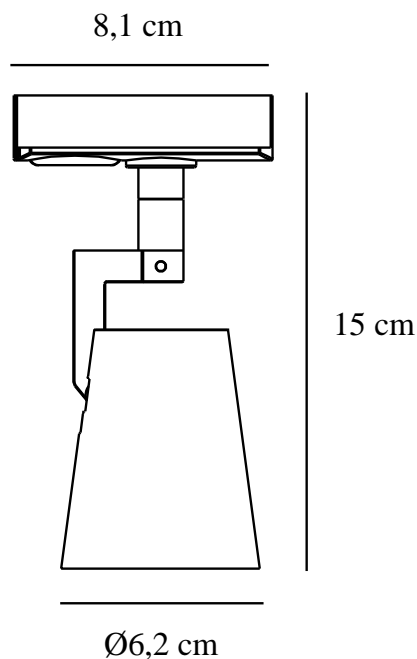

ALLISON LINK SPOT | TRACK LIGHT | BLACK

2510119903

nordlux®

Voltage (V): 220-240 Volt
IP degree: IP20
Maximum bulb wattage (W): 5
Class (Class 1, Class 2, Class 3):
Class 2 (Double isolated)
Socket type: GU10
Parallel connection: False

Primary material: Aluminium
Secondary material: Ceramic
Colour: Black

Height (cm) : 15
Width (cm): 6.2
Shade Diameter (cm): 6.2
Tilt Angle (°): 100
Turning Angle (°): 350

EAN: 5704924023071
TUN: 2427516
Item Number: 2510119903
Pcs Per Master Carton: 3

Sales Box Height (cm): 16
Sales Box Width(cm): 9.5
Sales Box Depth (cm): 7.5
Sales Box Volume m³ : 0.0011
Product net weight (kg): 0.16

- Fits the Nordlux Link system • Classic design
- Tiltable and turnable lamp head