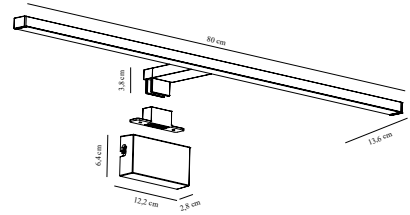

# MARLEE 80 3000K | WALL LIGHT | BLACK

2510351003

nordlux®

Country/Region of Origin Code: China

Sales Box Volume m<sup>3</sup> : 0.0051

Primary material: Aluminium

Sales Box Height (cm): 14.5

Sales Box Width(cm): 81.5

Secondary material: Plastic

Sales Box Depth (cm): 4.3

Pcs Per Master Carton: 3

Mattnes of the fixture : Matte

Class (Class 1, Class 2, Class 3):

Surface of the fixture: Smooth

Class 2 (Double isolated)

EU Tariff No.: 9405119090

Marlee is the perfect bathroom mirror light, featuring a slim, rectangular design. It is easy to mount onto a cabinet, mirror, or wall. Marlee provides a pleasant yet practical downward light. With a high IP rating (IP44), it is suitable for the bathroom and other humid areas.