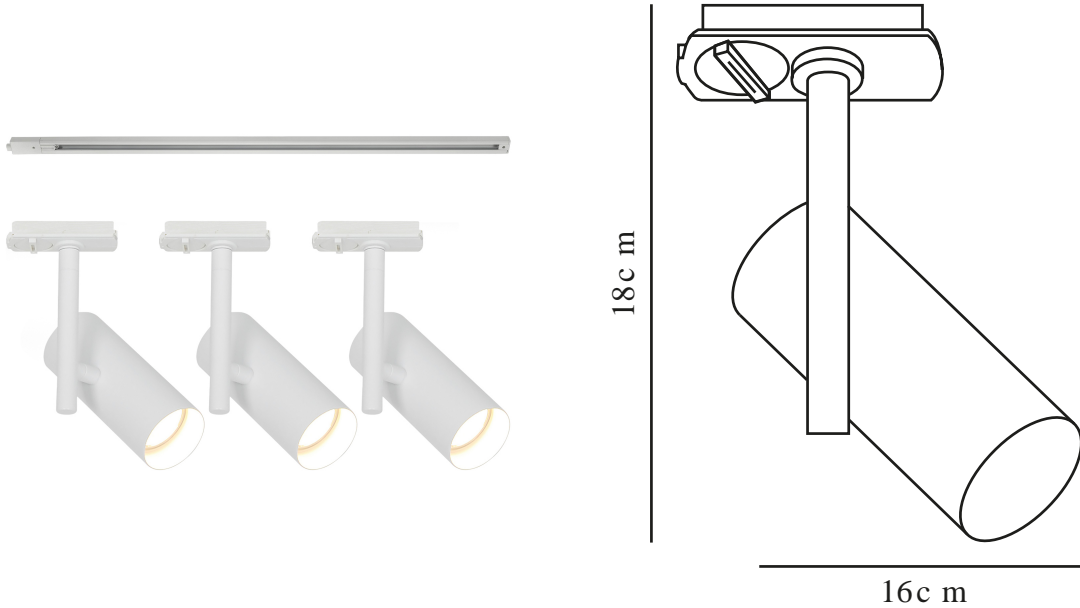

JEROME LINK 3-SPOT + 1M | TRACK LIGHT |

nordlux®

WHITE

2510096001

Voltage (V): 220-240 Volt
IP degree: IP20
Maximum bulb wattage (W): 8
Class (Class 1, Class 2, Class 3):
Class 1 (Earth contact)
Socket type: GU10
Parallel connection: False

Primary material: Aluminium
Secondary material: Metal
Colour: White

Height (cm) : 18.5
Shade Diameter (cm): 5.5
Lenght (cm): 107
Tilt Angle (°): 90
Turning Angle (°): 320

EAN: 5704924023262
TUN: 2427507
Item Number: 2510096001
Pcs Per Master Carton: 3

Sales Box Height (cm): 111.5
Sales Box Width(cm): 15.5
Sales Box Depth (cm): 10.5
Sales Box Volume m³ : 0.0181
Product net weight (kg): 1.39

- Minimalistic and modern design
- Tiltable and turnable lamp head
- Includes three spots and one Nordlux Link rail (1 meter)

Jerome is a minimalist and modern ceiling light that fits perfectly in the kitchen, walk-in closet, or hallway. The lamp head can be tilted and turned in your preferred direction, making it ideal for spotlighting specific details in your interior. The set includes three spots and one Nordlux Link rail (1 meter).