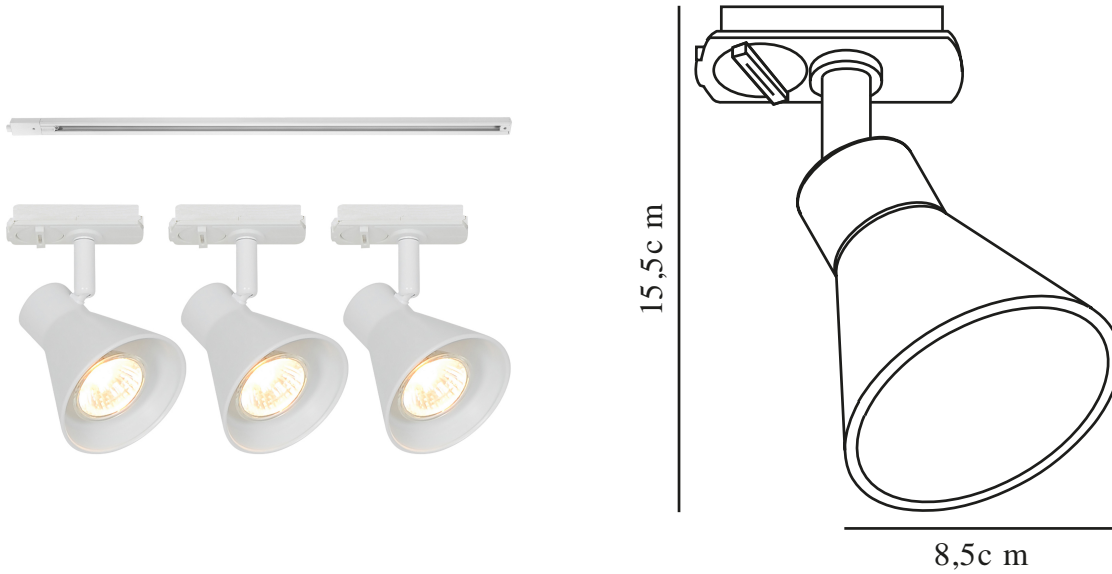

# EIK LINK 3-SPOT + 1M | TRACK LIGHT | WHITE

2510399901

nordlux®

Voltage (V): 220-240 Volt  
IP degree: IP20  
Maximum bulb wattage (W): 35  
Class (Class 1, Class 2, Class 3):  
Class 1 (Earth contact)  
Socket type: GU10  
Parallel connection: False  
  
Primary material: Aluminium  
Secondary material: Metal  
Colour: White

Height (cm) : 16  
Width (cm): 107  
Shade Diameter (cm): 8.5  
Tilt Angle (°): 90  
Turning Angle (°): 320

EAN: 5704924023286  
TUN: 2427520  
Item Number: 2510399901  
Pcs Per Master Carton: 3

Sales Box Height (cm): 111.5  
Sales Box Width(cm): 12.8  
Sales Box Depth (cm): 10.3  
Sales Box Volume m³ : 0.0147  
Product net weight (kg): 0.91

- Classic design • Tiltable and turnable lamp head
- Includes three spots and one Nordlux Link rail (1 meter)

Eik boasts a simple, contemporary style that complements any interior design. The lamp head tilts and turns, providing directional light perfect for spotlighting selected details in your space. The set includes three spots and one Nordlux Link rail (1 meter).