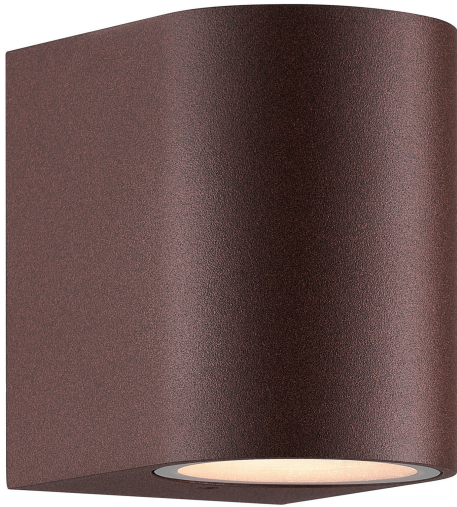

DION SINGLE | WALL LIGHT | RUSTY

2518001009

nordlux®

Voltage (V): 220-240 Volt
IP degree: IP44
Maximum bulb wattage (W): 25
Class (Class 1, Class 2, Class 3):
Class 1 (Earth contact)
Socket type: GU10
Parallel connection: True

Height (cm) : 9
Width (cm): 6.6
Lenght (cm): 6.6
EAN: 5704924023330
TUN: 2427528
Item Number: 2518001009
Pcs Per Master Carton: 3

Sales Box Height (cm): 10
Sales Box Width(cm): 10
Sales Box Depth (cm): 7
Sales Box Volume m³ : 0.0007
Product net weight (kg): 0.324

Primary material: Aluminium
Secondary material: Glass
Suitable for Seaside: False
Colour: Rusty
IK degree: IK02

- Simple and modern design
- Decorative downlight effect
- Parallel connection possible
- Possibility for side entry of cable

Dion is a minimalistic and elegant wall light with a beautifully curved design. It provides a practical downward-facing light and is ideal for the house facade, driveway or main entrance.