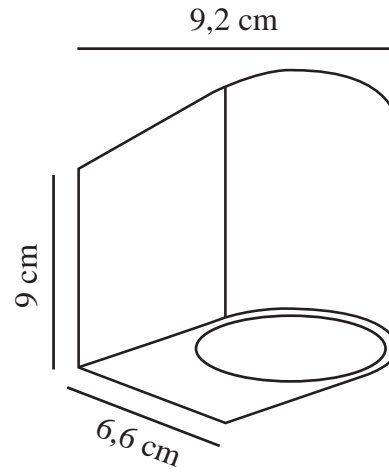

DION SINGLE | WALL LIGHT | RUSTY

2518001009

nordlux®

Voltage (V): 220-240 Volt
IP degree: IP44
Maximum bulb wattage (W): 25
Class (Class 1, Class 2, Class 3):
Class 1 (Earth contact)
Socket type: GU10
Parallel connection: True

Height (cm) : 9
Width (cm): 6.6
Lenght (cm): 6.6
EAN: 5704924023330
TUN: 2427528
Item Number: 2518001009
Pcs Per Master Carton: 3

Sales Box Height (cm): 10
Sales Box Width(cm): 10
Sales Box Depth (cm): 7
Sales Box Volume m³ : 0.0007
Product net weight (kg): 0.324

Primary material: Aluminium
Secondary material: Glass
Suitable for Seaside: False
Colour: Rusty
IK degree: IK02

- Simple and modern design
- Decorative downlight effect
- Parallel connection possible
- Possibility for side entry of cable

Dion is a minimalistic and elegant wall light with a beautifully curved design. It provides a practical downward-facing light and is ideal for the house facade, driveway or main entrance.