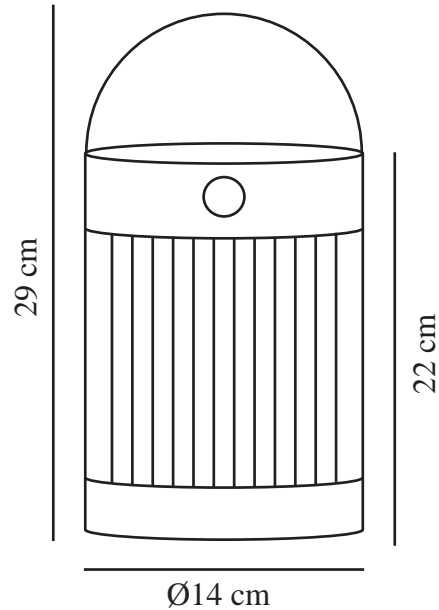

COUPAR SOLAR | TABLE LAMP | BLACK

2518215003

nordlux®

Voltage (V): 5 Volt
IP degree: IP44
Class (Class 1, Class 2, Class 3):
Class 3 (Low voltage)
Socket type: Solar LED – Non-
replaceable light source
Switch placement: On the fixture
Parallel connection: False

Primary material: Plastic
Secondary material: Plastic
Colour of the cable: Black
Length of the cable (cm): 150
Surface material of the cable:
Plastic
Suitable for Seaside: False
Colour: Black
IK degree: IK02

Height (cm) : 22
Shade Diameter (cm): 14
Lenght (cm): 14.5
EAN: 5704924023446
TUN: 2427553
Item Number: 2518215003
Pcs Per Master Carton: 3
Sales Box Height (cm): 23
Sales Box Width(cm): 15

Sales Box Depth (cm): 15
Sales Box Volume m³ : 0.0052
Product net weight (kg): 0.595