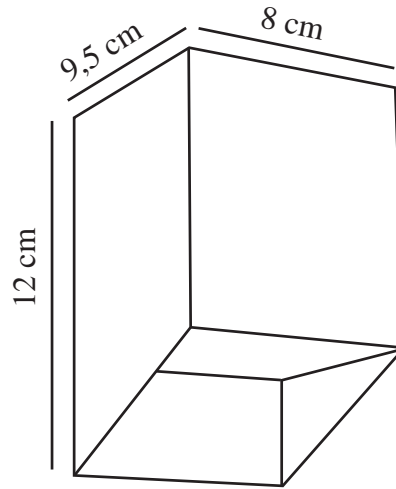

# NICO SQUARE | WALL LIGHT | BLACK

2518451003

nordlux®

Voltage (V): 220-240 Volt  
IP degree: IP54  
Maximum bulb wattage (W): 25  
Class (Class 1, Class 2, Class 3):  
Class 1 (Earth contact)  
Socket type: GU10  
Parallel connection: True

Primary material: Aluminium  
Secondary material: Glass  
Suitable for Seaside: False  
Colour: Black  
IK degree: IK03

Height (cm) : 12  
Width (cm): 8  
Shade Diameter (cm): 8  
Length (cm): 8

EAN: 5704924023576  
TUN: 2427539  
Item Number: 2518451003  
Pcs Per Master Carton: 3

Sales Box Height (cm): 13  
Sales Box Width(cm): 10  
Sales Box Depth (cm): 8.5  
Sales Box Volume m<sup>3</sup> : 0.0011  
Product net weight (kg): 0.42

- Decorative downlight effect • Easy installation
- Parallel connection possible • Possibility for side entry of cable