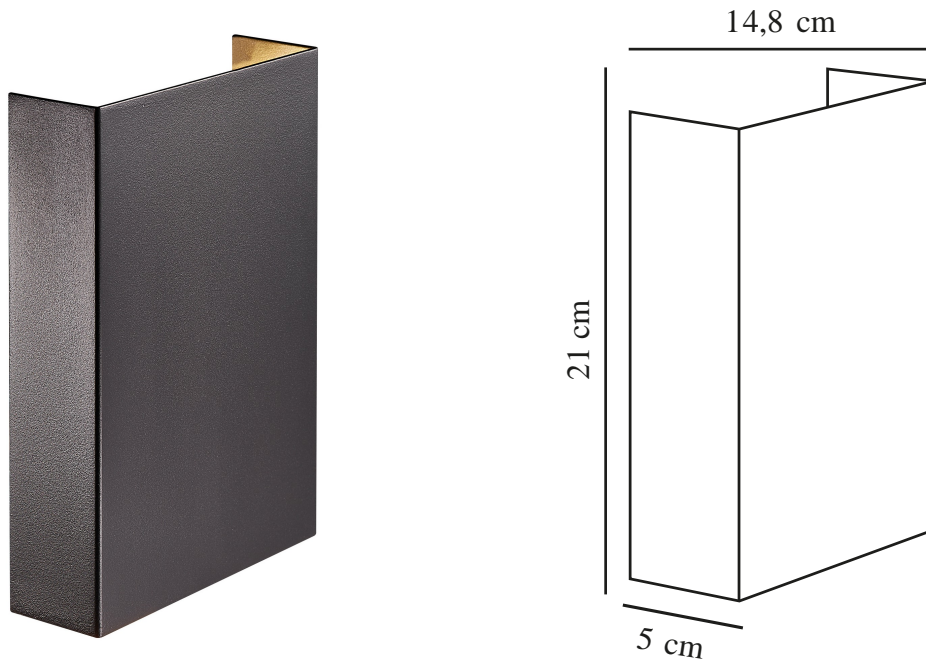

FOLD 15 | WALL LIGHT | SEASIDE BLACK

2518041203

nordlux®

Voltage (V): 220-240 Volt
IP degree: IP54
Class (Class 1, Class 2, Class 3):
Class 1 (Earth contact)
Socket type: LED – Non-replaceable light source
Parallel connection: True

Primary material: Aluminium
Secondary material: Plastic
Suitable for Seaside: True
Colour: Seaside black
IK degree: IK05

Height (cm) : 21
Width (cm): 15
Projection (cm): 4.5
EAN: 5704924023736
TUN: 2427568
Item Number: 2518041203
Pcs Per Master Carton: 3
Sales Box Height (cm): 11.5

Sales Box Width(cm): 6
Sales Box Depth (cm): 16
Sales Box Volume m³ : 0.0011
Product net weight (kg): 1.16

Brightness of light (Lumen): 400
Colour temperature (Kelvin): 3000
Ra-value : 80
Lifetime (hours): 30000
Beam angle (°) : 360
Energy class: E
Actual watt (W): 10