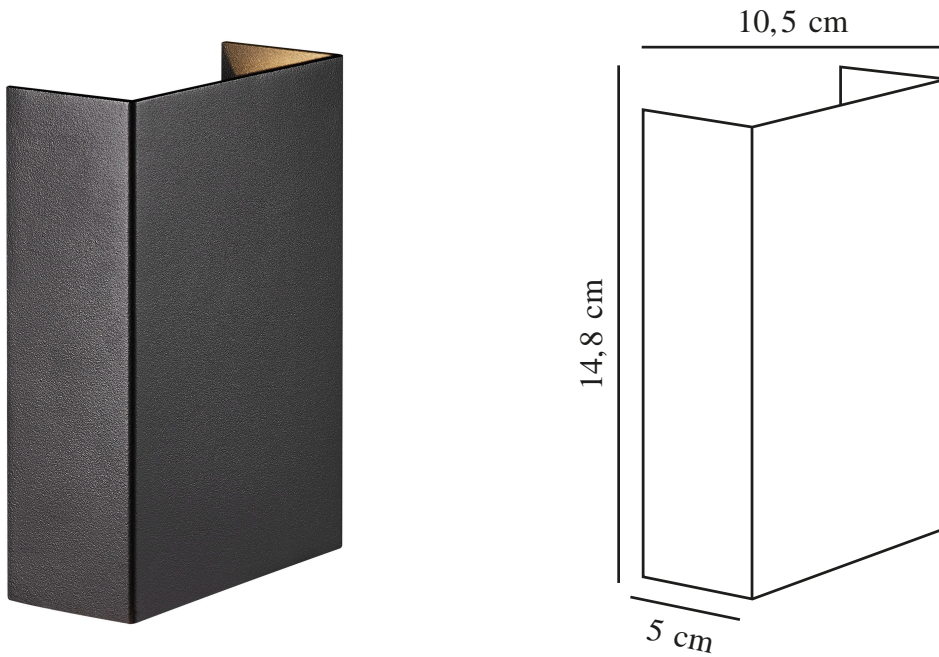

FOLD 10 | WALL LIGHT | SEASIDE BLACK

2518031203

nordlux®

Voltage (V): 220-240 Volt
IP degree: IP54
Class (Class 1, Class 2, Class 3):
Class 1 (Earth contact)
Socket type: LED – Non-replaceable light source
Parallel connection: True

Primary material: Aluminium
Secondary material: Plastic
Suitable for Seaside: True
Colour: Seaside black
IK degree: IK05

Height (cm) : 14.9
Width (cm): 10.6
Projection (cm): 4.5
EAN: 5704924023743
TUN: 2427566
Item Number: 2518031203
Pcs Per Master Carton: 3
Sales Box Height (cm): 11.5

Sales Box Width(cm): 6
Sales Box Depth (cm): 16
Sales Box Volume m³ : 0.0011
Product net weight (kg): 0.68

Brightness of light (Lumen): 400
Colour temperature (Kelvin): 3000
Ra-value : 80
Lifetime (hours): 30000
Beam angle (°) : 205
Energy class: E
Actual watt (W): 7.5