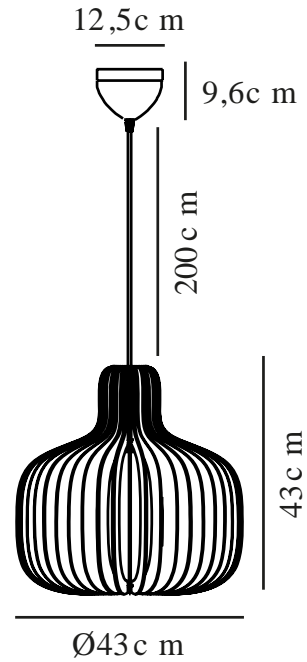

# HAZO 43 | PENDANT | BLACK

2512053003

nordlux®

Voltage (V): 220-240 Volt  
IP degree: IP20  
Maximum bulb wattage (W): 60  
Class (Class 1, Class 2, Class 3):  
Class 2 (Double isolated)  
Socket type: E27  
Parallel connection: False

Primary material: Wood  
Secondary material: Metal  
Colour of the cable: Black  
Length of the cable (cm): 200  
Surface material of the cable:  
Textile  
Is the cable replaceable: False  
Colour: Black

IK degree: IK00  
Height (cm) : 43  
Shade Diameter (cm): 43  
Lenght (cm): 43

EAN: 5704924024269  
TUN: 2439869  
Item Number: 2512053003

Pcs Per Master Carton: 3  
Sales Box Height (cm): 45  
Sales Box Width(cm): 20.5  
Sales Box Depth (cm): 15  
Sales Box Volume m<sup>3</sup> : 0.0138  
Product net weight (kg): 2.1

- Natural and soft design
- The wooden structure creates beautiful light and shadow play
- Flat-packed and easy to assemble

Hazo is an open pendant light, where the wooden structure invites nature inside and creates a beautiful interplay of light and shadow. The airy design lets the light spread into the room in the most beautiful way. Create your own design expression by adding a decorative bulb.