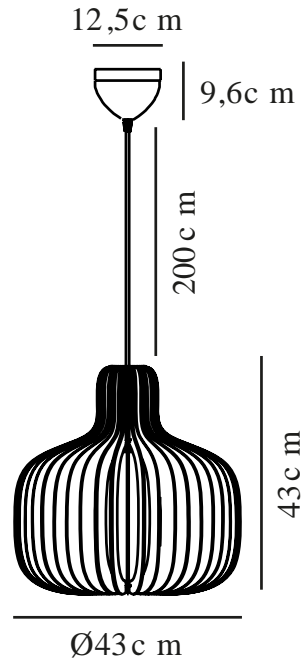

HAZO 43 | PENDANT | NATURE

2512053014

nordlux®

Voltage (V): 220-240 Volt
IP degree: IP20
Maximum bulb wattage (W): 60
Class (Class 1, Class 2, Class 3):
Class 2 (Double isolated)
Socket type: E27
Parallel connection: False

Primary material: Wood
Secondary material: Metal
Colour of the cable: White
Length of the cable (cm): 200
Surface material of the cable:
Textile
Is the cable replaceable: False
Colour: Nature

IK degree: IK00
Height (cm) : 43
Shade Diameter (cm): 43
Length (cm): 43

EAN: 5704924024276
TUN: 2439870
Item Number: 2512053014

Pcs Per Master Carton: 3
Sales Box Height (cm): 45
Sales Box Width(cm): 20.5
Sales Box Depth (cm): 15
Sales Box Volume m³ : 0.0138
Product net weight (kg): 2.1

- Natural and soft design
- The wooden structure creates beautiful light and shadow play
- Flat-packed and easy to assemble

Hazo is an open pendant light, where the wooden structure invites nature inside and creates a beautiful interplay of light and shadow. The airy design lets the light spread into the room in the most beautiful way. Create your own design expression by adding a decorative bulb.