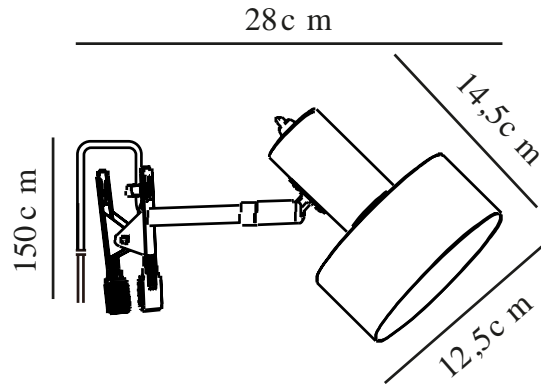

# MATIS | CLAMP LAMP | WHITE

2512222001

nordlux®

Voltage (V): 220-240 Volt  
IP degree: IP20  
Maximum bulb wattage (W): 15  
Class (Class 1, Class 2, Class 3):  
Class 2 (Double isolated)  
Socket type: E27  
Switch placement: On the fixture  
Parallel connection: False

Primary material: Metal  
Secondary material: Plastic  
Colour of the cable: White  
Length of the cable (cm): 150  
Surface material of the cable:  
Plastic  
Is the cable replaceable: False  
Colour: White

Height (cm) : 16  
Shade Diameter (cm): 12.5  
Shade Height (cm): 14.5  
Length (cm): 28  
Tilt Angle (°): 90  
Turning Angle (°): 320

EAN: 5704924024405  
TUN: 2439884  
Item Number: 2512222001

Pcs Per Master Carton: 3  
Sales Box Height (cm): 21.5  
Sales Box Width(cm): 21  
Sales Box Depth (cm): 13.5  
Sales Box Volume m<sup>3</sup> : 0.0061  
Product net weight (kg): 0.49

- Minimalist design
- Adjustable lamp head for a directional light
- Light also shines through the top of the shade

Matis has a minimalistic design that fits perfectly into most interior decor. The small holes on top of the shade create a beautiful light effect. The flexible shade can be adjusted to create the perfect light for reading, working or just a cosy background ambience.