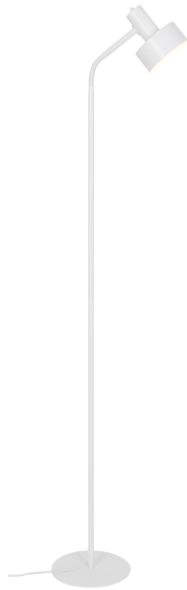

MATIS | FLOOR LAMP | WHITE

2512244001

nordlux®

Voltage (V): 220-240 Volt
IP degree: IP20
Maximum bulb wattage (W): 15
Class (Class 1, Class 2, Class 3):
Class 2 (Double isolated)
Socket type: E27
Switch placement: On the fixture
Parallel connection: False

Primary material: Metal
Secondary material: Plastic
Colour of the cable: White
Length of the cable (cm): 180
Surface material of the cable:
Plastic
Is the cable replaceable: False
Colour: White

Height (cm) : 160
Tube Diameter (cm): 1.5
Shade Diameter (cm): 12.5
Shade Height (cm): 14.5
Lenght (cm): 22
EAN: 5704924024429
TUN: 2439886
Item Number: 2512244001

Pcs Per Master Carton: 2
Sales Box Height (cm): 27
Sales Box Width(cm): 27
Sales Box Depth (cm): 17
Sales Box Volume m³ : 0.0124
Product net weight (kg): 1.74

- Minimalist design
- Adjustable lamp head for a directional light
- Light also shines through the top of the shade

Matis has a minimalistic design that fits perfectly into most interior decor. The small holes on top of the shade create a beautiful light effect. The flexible shade can be adjusted to create the perfect light for reading, working or just a cosy background ambience.