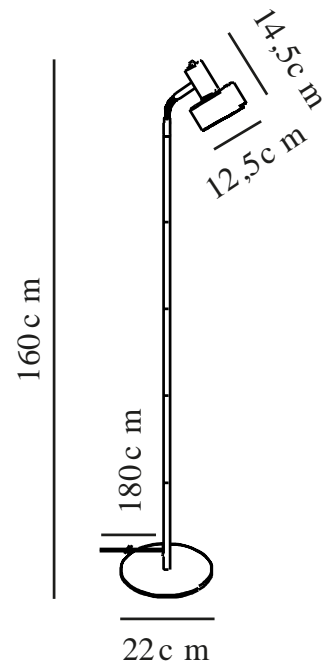

MATIS | FLOOR LAMP | WHITE

2512244001

nordlux®

Voltage (V): 220-240 Volt
IP degree: IP20
Maximum bulb wattage (W): 15
Class (Class 1, Class 2, Class 3):
Class 2 (Double isolated)
Socket type: E27
Switch placement: On the fixture
Parallel connection: False

Primary material: Metal
Secondary material: Plastic
Colour of the cable: White
Length of the cable (cm): 180
Surface material of the cable:
Plastic
Is the cable replaceable: False
Colour: White

Height (cm) : 160
Tube Diameter (cm): 1.5
Shade Diameter (cm): 12.5
Shade Height (cm): 14.5
Lenght (cm): 22
EAN: 5704924024429
TUN: 2439886
Item Number: 2512244001

Pcs Per Master Carton: 2
Sales Box Height (cm): 27
Sales Box Width(cm): 27
Sales Box Depth (cm): 17
Sales Box Volume m³ : 0.0124
Product net weight (kg): 1.74

- Minimalist design
- Adjustable lamp head for a directional light
- Light also shines through the top of the shade