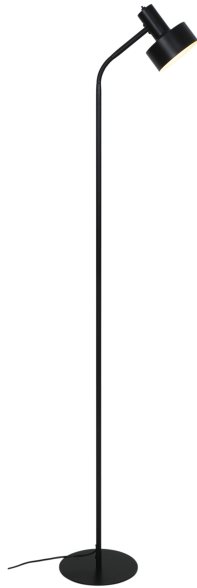

# MATIS | FLOOR LAMP | BLACK

2512244003

nordlux®

Voltage (V): 220-240 Volt  
IP degree: IP20  
Maximum bulb wattage (W): 15  
Class (Class 1, Class 2, Class 3):  
Class 2 (Double isolated)  
Socket type: E27  
Switch placement: On the fixture  
Parallel connection: False

Height (cm) : 160  
Tube Diameter (cm): 1.5  
Shade Diameter (cm): 12.5  
Shade Height (cm): 14.5  
Lenght (cm): 22

EAN: 5704924024436  
TUN: 2439887  
Item Number: 2512244003

Pcs Per Master Carton: 2  
Sales Box Height (cm): 27  
Sales Box Width(cm): 27  
Sales Box Depth (cm): 17  
Sales Box Volume m<sup>3</sup> : 0.0124  
Product net weight (kg): 1.74

Primary material: Metal  
Secondary material: Plastic  
Colour of the cable: Black  
Length of the cable (cm): 180  
Surface material of the cable:  
Plastic  
Is the cable replaceable: False  
Colour: Black

- Minimalist design
- Adjustable lamp head for a directional light
- Light also shines through the top of the shade

Matis has a minimalistic design that fits perfectly into most interior decor. The small holes on top of the shade create a beautiful light effect. The flexible shade can be adjusted to create the perfect light for reading, working or just a cosy background ambience.