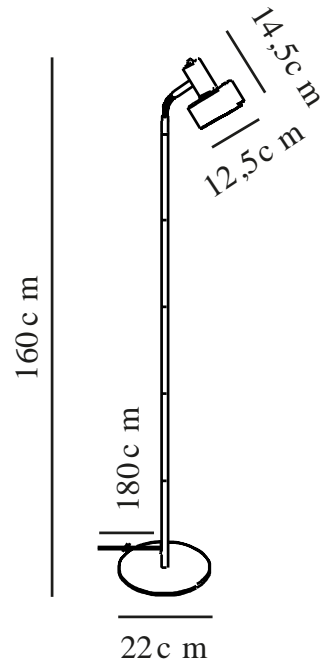

# MATIS | FLOOR LAMP | BLACK

2512244003

nordlux®

Voltage (V): 220-240 Volt  
IP degree: IP20  
Maximum bulb wattage (W): 15  
Class (Class 1, Class 2, Class 3):  
Class 2 (Double isolated)  
Socket type: E27  
Switch placement: On the fixture  
Parallel connection: False

Height (cm) : 160  
Tube Diameter (cm): 1.5  
Shade Diameter (cm): 12.5  
Shade Height (cm): 14.5  
Lenght (cm): 22

EAN: 5704924024436  
TUN: 2439887  
Item Number: 2512244003

Pcs Per Master Carton: 2  
Sales Box Height (cm): 27  
Sales Box Width(cm): 27  
Sales Box Depth (cm): 17  
Sales Box Volume m<sup>3</sup> : 0.0124  
Product net weight (kg): 1.74

Primary material: Metal  
Secondary material: Plastic  
Colour of the cable: Black  
Length of the cable (cm): 180  
Surface material of the cable:  
Plastic  
Is the cable replaceable: False  
Colour: Black

- Minimalist design
- Adjustable lamp head for a directional light
- Light also shines through the top of the shade

Matis has a minimalistic design that fits perfectly into most interior decor. The small holes on top of the shade create a beautiful light effect. The flexible shade can be adjusted to create the perfect light for reading, working or just a cosy background ambience.