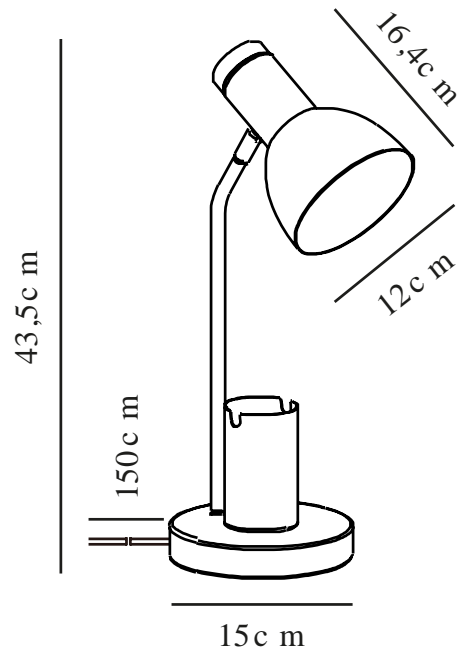

DEVONE | TABLE LAMP | DUSTY GREEN

2512405023

nordlux®

Voltage (V): 220-240 Volt
IP degree: IP20
Maximum bulb wattage (W): 15
Class (Class 1, Class 2, Class 3):
Class 2 (Double isolated)
Socket type: E27
Switch placement: On the cable
Parallel connection: False

Primary material: Metal
Secondary material: Wood
Colour of the cable: White
Length of the cable (cm): 150
Surface material of the cable:
Plastic
Is the cable replaceable: False
Colour: Dusty green

Height (cm) : 43.5
Tube Diameter (cm): 1.15
Shade Diameter (cm): 12
Shade Height (cm): 16.5
Length (cm): 22
Tilt Angle (°): 150
Turning Angle (°): 320

EAN: 5704924024559
TUN: 2439900
Item Number: 2512405023

Pcs Per Master Carton: 3
Sales Box Height (cm): 42
Sales Box Width(cm): 18.5
Sales Box Depth (cm): 16
Sales Box Volume m³ : 0.0124
Product net weight (kg): 1.08

- Cool mix of wood and metal • A perfect desk lamp for the children's room
- Built-in storage for pencils or a phone holder

With its cute design, built-in storage for pens and a phone holder, Devone is the perfect desk lamp for the children's room. Devone is made of metal with a cool wooden top and has a flexible lamp head that makes it ideal for creating a good reading light.