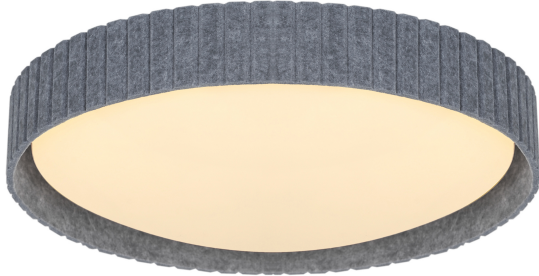

CORATO 50 | CEILING LIGHT | GREY

2512466010

nordlux®

Voltage (V): 220-240 Volt

IP degree: IP20

Maximum bulb wattage (W): 15

Class (Class 1, Class 2, Class 3):

Class 2 (Double isolated)

Socket type: E14

Parallel connection: False

Primary material: Plastic

Secondary material: Felt

Colour: Grey

Height (cm) : 11

Shade Diameter (cm): 52

Shade Height (cm): 12

Lenght (cm): 52

EAN: 5704924024597

TUN: 2439904

Item Number: 2512466010

Pcs Per Master Carton: 3

Sales Box Height (cm): 59

Sales Box Width(cm): 58.5

Sales Box Depth (cm): 14.5

Sales Box Volume m³ : 0.05

Product net weight (kg): 1.03

• Decorative and elegant style • Mixed materials – plastic and felt

Corato is a different take on a ceiling light – with a traditional shape but in an interesting mix of materials. The shade is made of plastic and is surrounded by felt, creating a soft and decorative look. The plastic shade ensures a soft and diffused light.