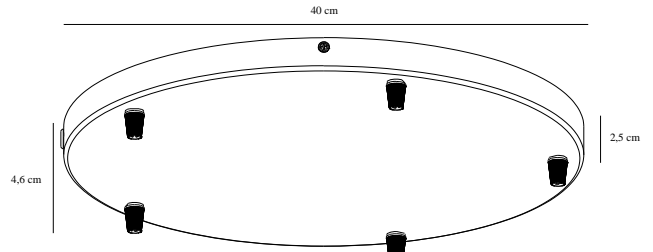

LUANA 5-EXITS | CANOPY | WHITE

2512729001

nordlux®

Parallel connection: False

Primary material: Metal
Secondary material: Plastic
Colour: White

Height (cm) : 4.6
Lenght (cm): 40

EAN: 5704924024719
TUN: 2439918
Item Number: 2512729001
Pcs Per Master Carton: 3
Sales Box Height (cm): 41.5

Sales Box Width(cm): 41.5
Sales Box Depth (cm): 5.5
Sales Box Volume m³ : 0.0095
Product net weight (kg): 0.98

- Accessory that makes it possible to cluster five pendants together

The Luana canopy makes it easy to hang five of your favourite pendants together.