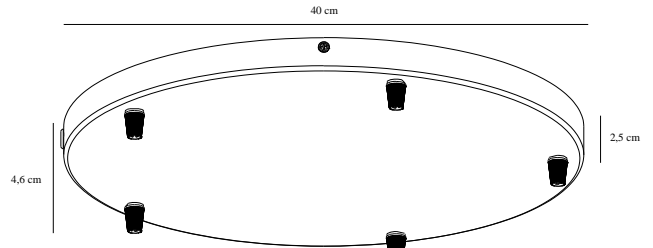

LUANA 5-EXITS | CANOPY | BLACK

2512729003

nordlux®

Parallel connection: False

Height (cm) : 4.6

Sales Box Width(cm): 41.5

Primary material: Metal

Lenght (cm): 40

Sales Box Depth (cm): 5.5

Secondary material: Plastic

EAN: 5704924024726

Sales Box Volume m³ : 0.0095

Colour: Black

TUN: 2439919

Product net weight (kg): 0.98

Item Number: 2512729003

Pcs Per Master Carton: 3

Sales Box Height (cm): 41.5

- Accessory that makes it possible to cluster five pendants together

The Luana canopy makes it easy to hang five of your favourite pendants together.