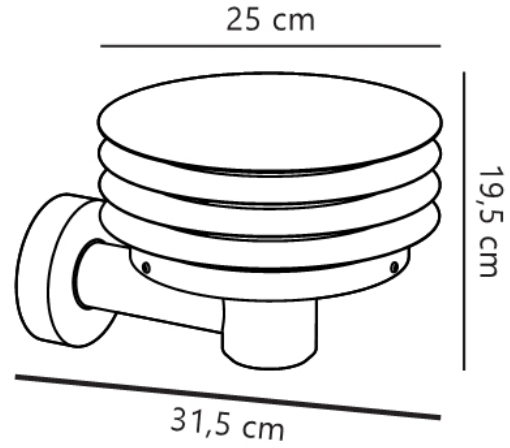

# CIRELLA | WALL LIGHT | SEASIDE BLACK

2618101203

nordlux®

Voltage (V): 220-240 Volt  
IP degree: IP54  
Maximum bulb wattage (W): 15  
Class (Class 1, Class 2, Class 3):  
Class 1 (Earth contact)  
Socket type: E27  
Parallel connection: True

Primary material: Metal  
Secondary material:  
Polycarbonate  
Suitable for Seaside: True  
Colour: Seaside black

IK degree: IK05  
Height (cm) : 19.5  
Width (cm): 25  
Shade Diameter (cm): 25

EAN: 5704924025648  
TUN: 2514036  
Item Number: 2618101203

Pcs Per Master Carton: 3  
Sales Box Height (cm): 20.5  
Sales Box Width(cm): 32  
Sales Box Depth (cm): 25.5  
Sales Box Volume m<sup>3</sup> : 0.0167  
Product net weight (kg): 2.1

- Timeless, architectural design • Extra durable material suitable for coastal areas  
(Designed For Seaside)
- 10-year guarantee on surface deterioration