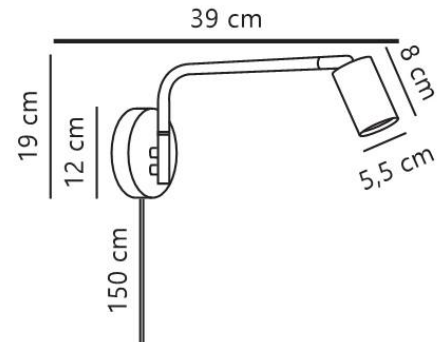

# EXPLORE LONG | WALL LIGHT | WHITE

2612481001

nordlux®

Country/Region of Origin Code: China

Sales Box Volume m<sup>3</sup> : 0.0074

Primary material: Metal

Sales Box Width(cm): 23

Secondary material: Plastic

Sales Box Height (cm): 40

Pcs Per Master Carton: 3

Mattnes of the fixture : Matte

Sales Box Depth (cm): 8

Class (Class 1, Class 2, Class 3):

Surface of the fixture: Smooth

Class 2 (Double isolated)

EU Tariff No.: 9405199090

**Contemporary and simple style•Rotational arm (side to side)•Adjustable lamp head for a directional light•Can be installed with the included cable or directly onto a wall outlet**

The Explore wall lamp is an elegant light with a simple design. The slim, rotational arm allows you to direct the light from side to side, while the adjustable lamp head lets you focus the light exactly where you need it – perfect for reading or working.