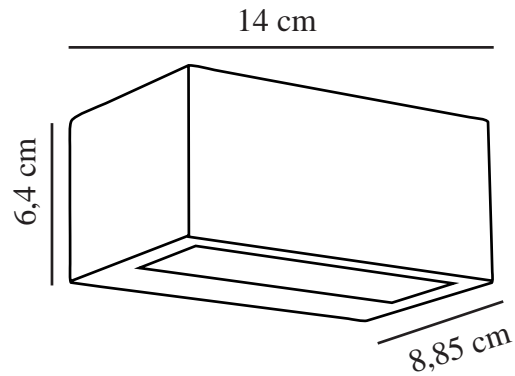

# NENE | WALL LIGHT | BLACK

872723

nordlux®

Voltage (V): 230 Volt  
IP degree: IP54  
Class (Class 1, Class 2, Class 3):  
Class 1 (Earth contact)  
Socket type: LED Module  
Parallel connection: False

Primary material: Metal  
Secondary material: Glass  
Colour of the glass: Clear  
Suitable for Seaside: False  
Colour: Black

Height (cm) : 6.4  
Width (cm): 14  
Projection (cm): 8.85  
EAN: 7057388727237  
TUN: 1935357  
Item Number: 872723  
Pcs Per Master Carton: 3  
Sales Box Height (cm): 13

Sales Box Width(cm): 17  
Sales Box Depth (cm): 23  
Sales Box Volume m<sup>3</sup> : 0.0051  
Product net weight (kg): 0.548

Brightness of light (Lumen): 700  
Colour temperature (Kelvin): 3000  
Ra-value : 80  
Lifetime (hours): 30000  
Beam angle (°) : 42  
Candela (cd) (for directional lamp only): 306  
Energy class: F  
Actual watt (W): 10.5