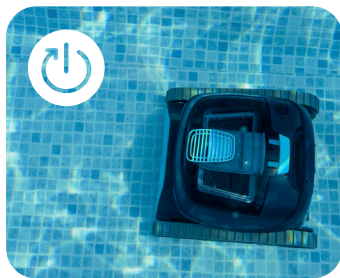

### The Same Unmatched Dolphin Performance - Now Cordless!

Discover the Dolphin **LIBERTY 400** with its new cordless design for unmatched agility, and inductive charging. The **LIBERTY 400** "Eco Mode" will keep your pool clean all week long with short and efficient cleaning cycles. While the "Cycle Selector" will let you choose between floor-only or floor and walls cleaning, you can use the Click-Up™ for super-easy removal from the pool.

The **LIBERTY 400** also includes the MyDolphin™ Plus app for easy control and cleaning programs setup.

Using powerful, intensive scrubbing action and a superior filtration system, you can get the same reliability and service you get with other Dolphin products - now cordless!

#### Inductive Charging

Magnetic Connect for super easy snap-in-place and walk-away charging