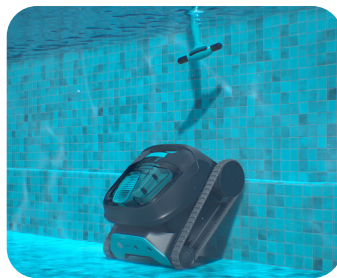

### The Same Unmatched Dolphin Performance - Now Cordless!

Discover the Dolphin **LIBERTY 400** with its new cordless design for unmatched agility, and inductive charging. The **LIBERTY 400** "Eco Mode" will keep your pool clean all week long with short and efficient cleaning cycles. While the "Cycle Selector" will let you choose between floor-only or floor and walls cleaning, you can use the Click-Up™ for super-easy removal from the pool.

The **LIBERTY 400** also includes the MyDolphin™ Plus app for easy control and cleaning programs setup.

Using powerful, intensive scrubbing action and a superior filtration system, you can get the same reliability and service you get with other Dolphin products - now cordless!

#### Inductive Charging

Magnetic Connect for super easy snap-in-place and walk-away charging

#### Eco Mode

Keeps your pool clean with 3X30 minute cycles a week  
\*floor only