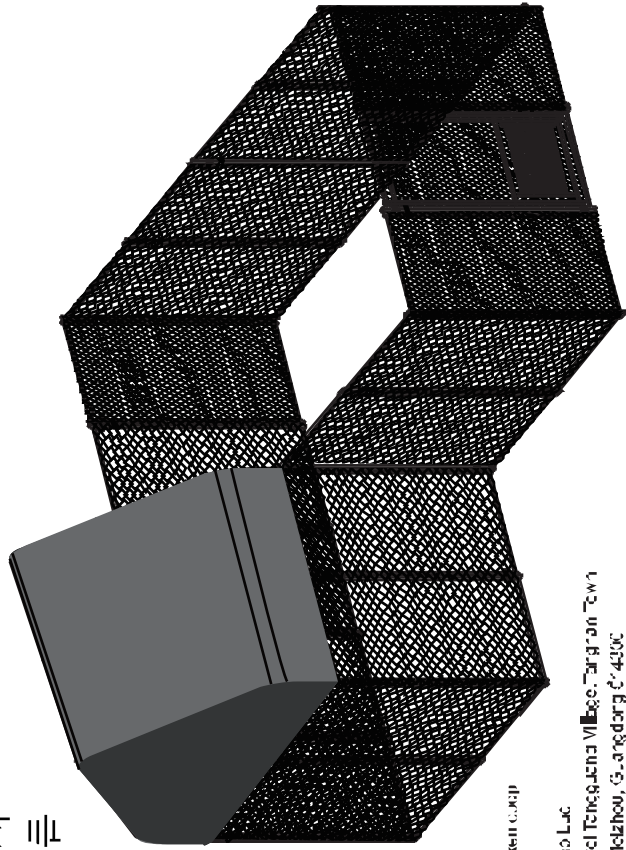

INSTRUCTIONS INSTRUCTION ANWEISUNG

LIBRO DE INSTRUCCIONES ISTRUZIONI PER L'INSTALLAZIONE

사용설명서
取扱説明書

Shenzhen Meike Crickets Corp
Tel: 00702

Manufacturer: Y. Jiebo Ltd.

Address: Tengchengwei Technology Village, Binyuan Town,
Fengcheng County, Meizhou, Guangdong 514300

SKU: MEK1000A D, C, BVA

Country of origin: Meizhou, China
made in Hong Kong, Taiwan

WARNING:

Please read all accompanying instructions
This gateway can be used as a pet enclosure
Ventilate and clean regularly to reduce
humidity and avoid mold growth
Secure the fasteners on the animal parts in installation of the product
Tel: +86 752 5994127 (China)
E: jk@meike.com

C*1

104*1.5*1.5cm

D*1

104*1.5*1.5cm

E*31

72*1.5*1.5cm

F*2

72*1.5*1.5cm

K*1

61*29cm

L*3

103*1.5*1.5cm

O*1

1.2*1.5*1.5cm

M*3

82*1.5*1.5cm