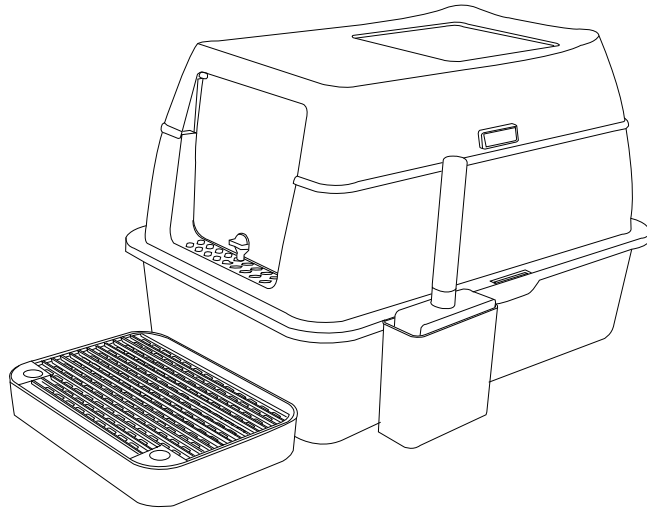

INSTRUCTIONS
INSTRUCTION
ANWEISUNG
LIBRO DE INSTRUCCIONES
LSTRUZIONI PER L'INSTALLAZIONE

사용설명서
取扱説明書

Product Name:Stainless steel litter box

P-ZM1636

Manufacturer: Yingbo Luo

Address:Tangkengwei Tanguang Village, Tangnan Town, Fengshun County,
Meizhou, Guangdong 514300