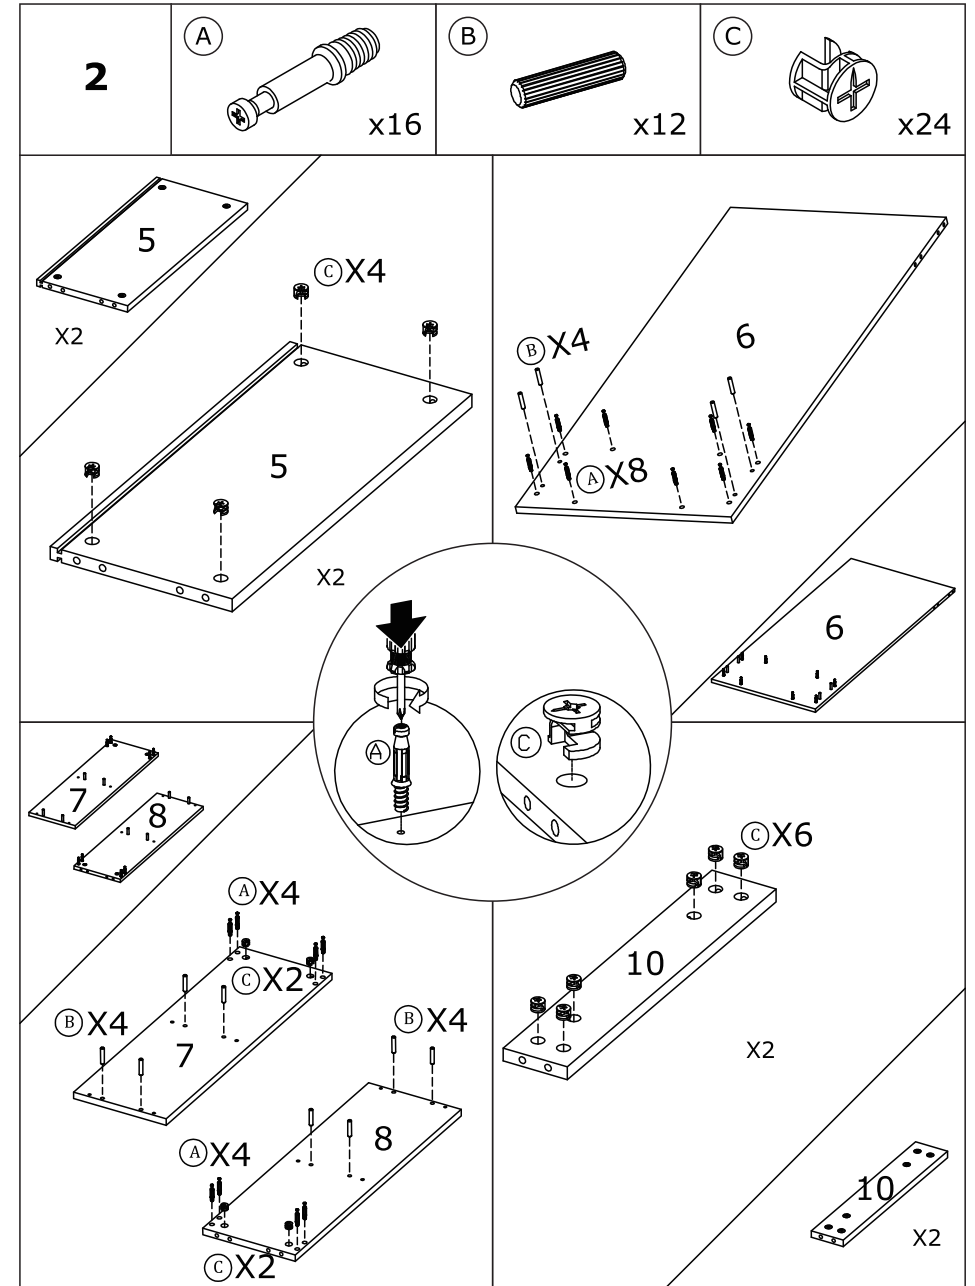

Contact our friendly customer service department for help first.

US: cs.us@costway.com
UK: cs.uk@costway.com

USER'S MANUAL

Computer Desk CB10301

Before You Start

-  Please read all instructions carefully.
-  Retain instructions for future reference.
-  Separate and count all parts and hardware.
-  Read through each step carefully and follow the proper order.
-  We recommend that, where possible, all items are assembled near to the area in which they will be placed in use, to avoid moving the product unnecessarily once assembled.
-  Always place the product on a flat, steady and stable surface.
-  Keep all small parts and packaging materials for this product away from babies and children, otherwise they may pose a choking hazard.

1  x1	2  x1	3  x1	
4  x1	5  x2	6  x1	
7  x1	8  x1	9  x2	
10  x2	11  x1	12  x1	13  x1

A  x32	B  8*40mm x32	C  x32
D  Optional accessory x44	E  x2	F M7*38mm  x12
G  M3.5*14mm x12	H  x12	

7

(G)

x12

(H)

x12