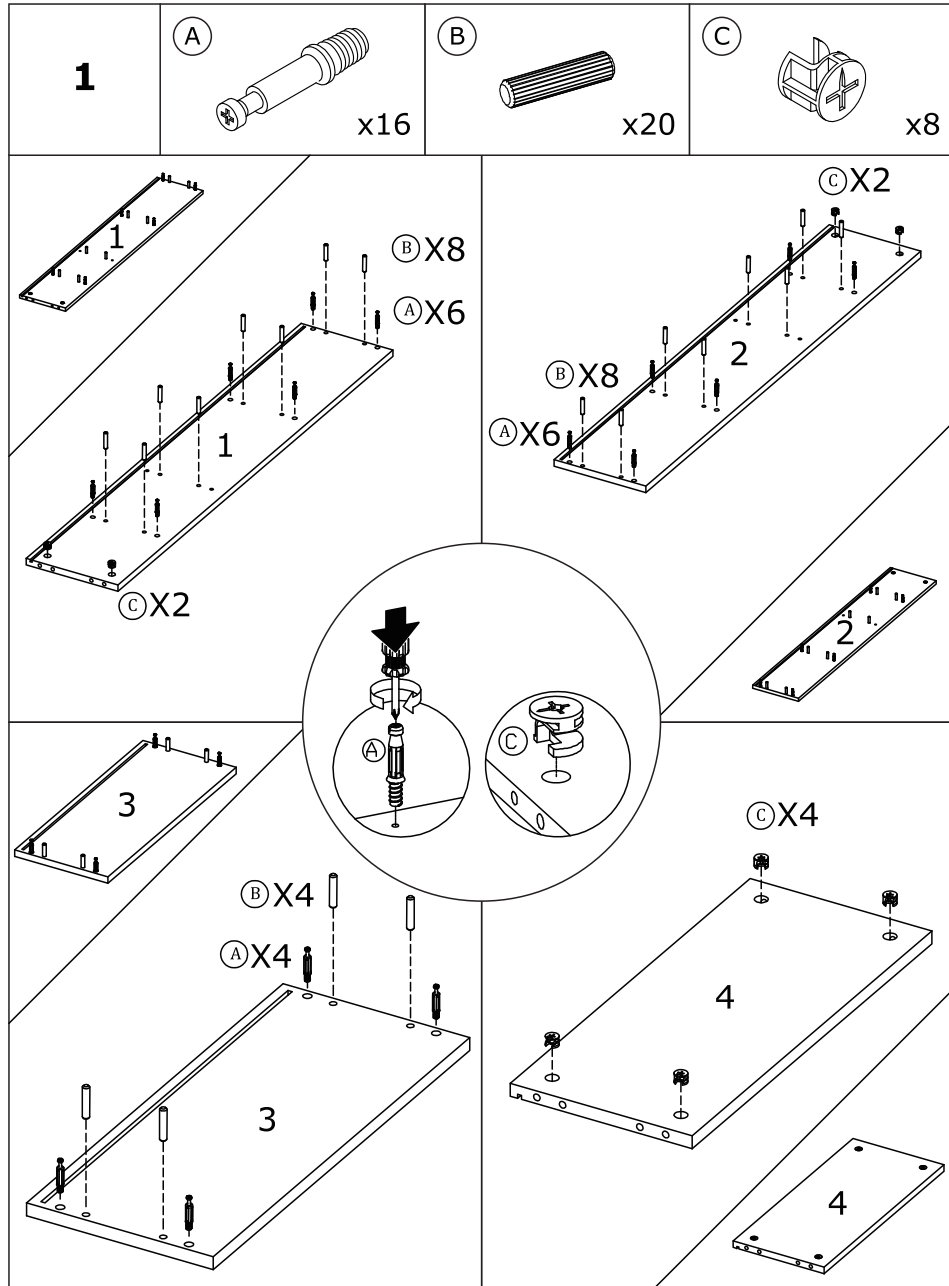

Contact our friendly customer service department for help first.

US: cs.us@costway.com
UK: cs.uk@costway.com

USER'S MANUAL

Computer Desk CB10301

Before You Start

-  Please read all instructions carefully.
-  Retain instructions for future reference.
-  Separate and count all parts and hardware.
-  Read through each step carefully and follow the proper order.
-  We recommend that, where possible, all items are assembled near to the area in which they will be placed in use, to avoid moving the product unnecessarily once assembled.
-  Always place the product on a flat, steady and stable surface.
-  Keep all small parts and packaging materials for this product away from babies and children, otherwise they may pose a choking hazard.

1  x1	2  x1	3  x1	
4  x1	5  x2	6  x1	
7  x1	8  x1	9  x2	
10  x2	11  x1	12  x1	13  x1

A  x32	B  8*40mm x32	C  x32
D  Optional accessory x44	E  x2	F M7*38mm  x12
G  M3.5*14mm x12	H  x12	

7

(G)

x12

(H)

x12