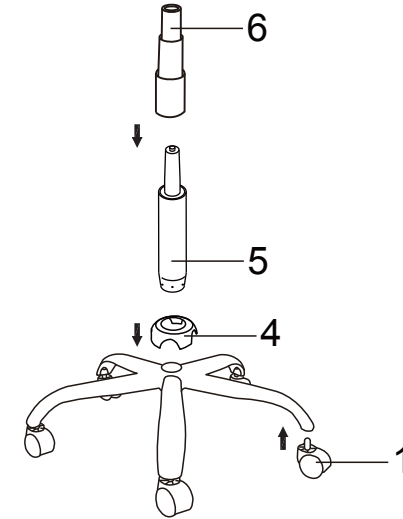

Parts / Liste des Pièces

(1) x5

Caster / Roulette

(2) x5

Split base tube /
Tube de base fendu

(3) x1

Central base tube /
Tube de base central

(4) x1

A x2

Screw / Vis
1/4" x 1-1/4"

B x2

Screw / Vis
1/4" x 1"

C x8

Screw / Vis
1/4" x 7/8"

D x10

Screw / Vis
M6x12mm

E x8

Caps / Bouchons

F x1

Wrench / Clé

2

1

3

4