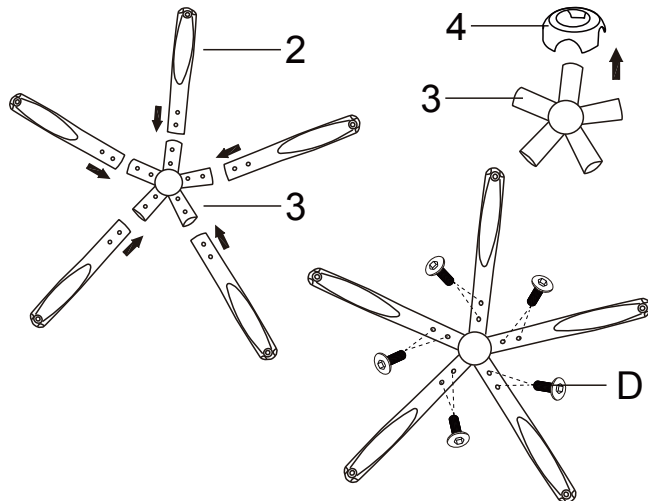

Parts / Liste des Pièces

(1) x5

Caster / Roulette

(2) x5

Split base tube /
Tube de base fendu

(3) x1

Central base tube /
Tube de base central

(4) x1

A x2

Screw / Vis
1/4" x 1-1/4"

B x2

Screw / Vis
1/4" x 1"

C x8

Screw / Vis
1/4" x 7/8"

D x10

Screw / Vis
M6x12mm

E x8

Caps / Bouchons

F x1

Wrench / Clé

2

1

3

4