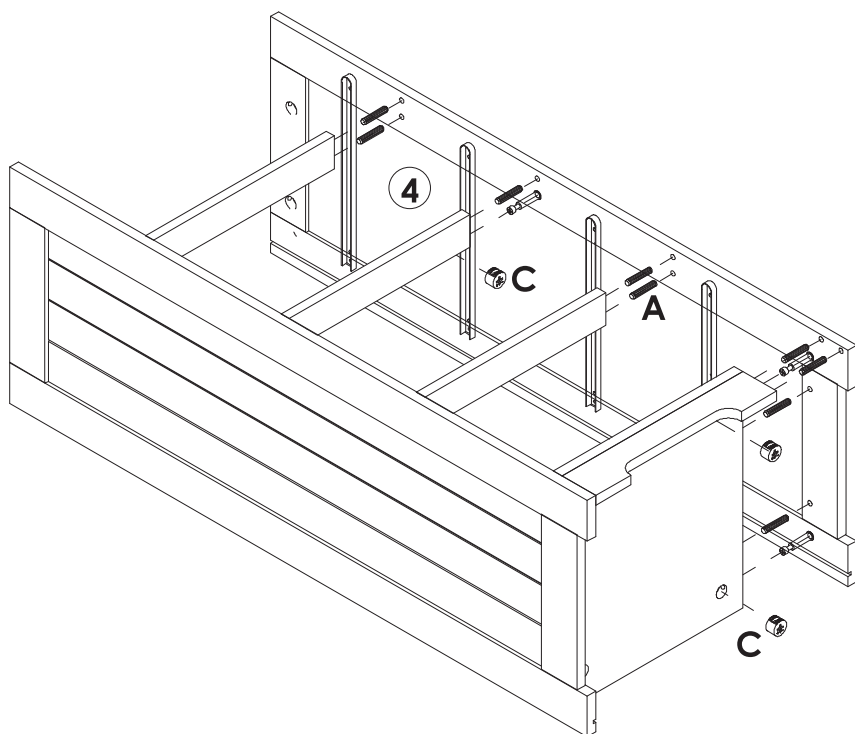

USER'S MANUAL
Bathroom Floor Cabinet
HW67505WH

THIS INSTRUCTION BOOKLET CONTAINS **IMPORTANT** SAFETY INFORMATION. PLEASE READ AND KEEP FOR FUTURE REFERENCE.

Parts List

Parts List

<p>A</p>  <p>đ6x30mm 23PCS</p>	<p>B</p>  <p>M6x35mm 10PCS</p>	<p>C</p>  <p>đ15x9.5mm 10PCS</p>
<p>D</p>  <p>8PCS</p>	<p>E</p>  <p>M3x10mm 16PCS</p>	<p>F</p>  <p>M3x25mm 32PCS</p>
<p>G</p>  <p>8PCS</p>	<p>H</p>  <p>4PCS</p>	<p>I</p>  <p>75x40x15x1.5mm 1PC</p>
<p>J</p>  <p>1PC</p>	<p>K</p>  <p>M4x40mm 1PC</p>	<p>L</p>  <p>M3x12mm 1PC</p>

Assembly Steps

STEP 1

	B x 10PCS
	E x 16PCS
	G x 8PCS
	I x 1PC
	L x 1PC

Assembly Steps

STEP 2

	A x 10PCS
	C x 3PCS

Assembly Steps

STEP 3

	A x 9PCS
	C x 3PCS

Assembly Steps

STEP 4

STEP 5

A x 4PCS

C x 4PCS

Assembly Steps

STEP 6