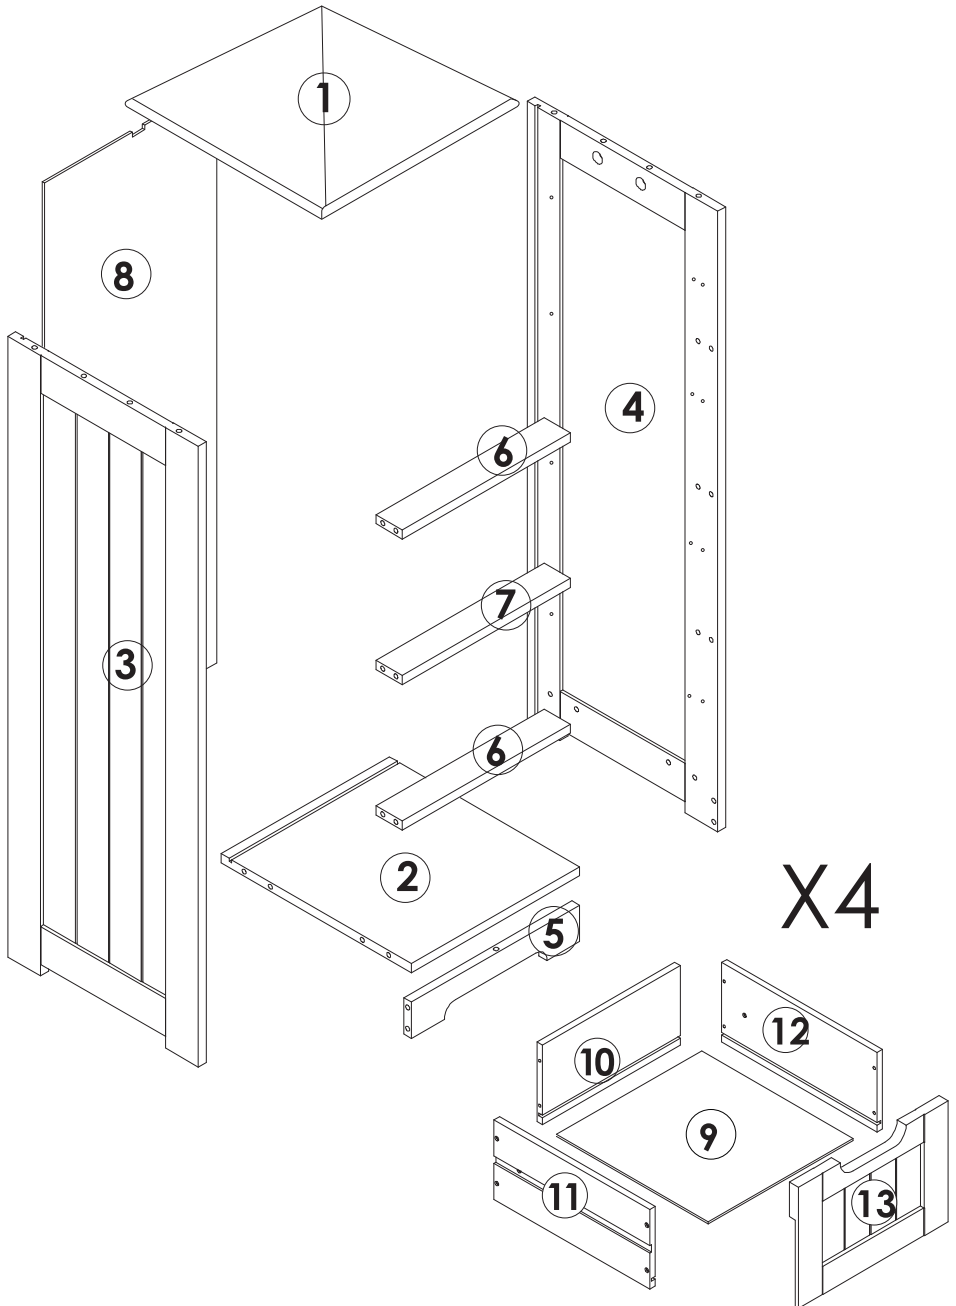

USER'S MANUAL
Bathroom Floor Cabinet
HW67505WH

THIS INSTRUCTION BOOKLET CONTAINS **IMPORTANT** SAFETY INFORMATION. PLEASE READ AND KEEP FOR FUTURE REFERENCE.

Parts List

Parts List

<p>A</p>  <p>đ6x30mm 23PCS</p>	<p>B</p>  <p>M6x35mm 10PCS</p>	<p>C</p>  <p>đ15x9.5mm 10PCS</p>
<p>D</p>  <p>8PCS</p>	<p>E</p>  <p>M3x10mm 16PCS</p>	<p>F</p>  <p>M3x25mm 32PCS</p>
<p>G</p>  <p>8PCS</p>	<p>H</p>  <p>4PCS</p>	<p>I</p>  <p>75x40x15x1.5mm 1PC</p>
<p>J</p>  <p>1PC</p>	<p>K</p>  <p>M4x40mm 1PC</p>	<p>L</p>  <p>M3x12mm 1PC</p>

Assembly Steps

STEP 1

	B x 10PCS
	E x 16PCS
	G x 8PCS
	I x 1PC
	L x 1PC

Assembly Steps

STEP 2

	A x 10PCS
	C x 3PCS

Assembly Steps

STEP 3