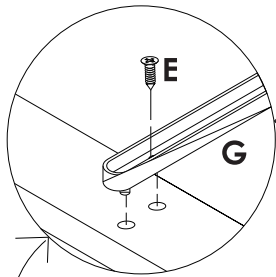

USER'S MANUAL
Bathroom Floor Cabinet
HW67505WH

THIS INSTRUCTION BOOKLET CONTAINS **IMPORTANT** SAFETY INFORMATION. PLEASE READ AND KEEP FOR FUTURE REFERENCE.

Parts List

Parts List

<p>A</p>  <p>đ6x30mm 23PCS</p>	<p>B</p>  <p>M6x35mm 10PCS</p>	<p>C</p>  <p>đ15x9.5mm 10PCS</p>
<p>D</p>  <p>8PCS</p>	<p>E</p>  <p>M3x10mm 16PCS</p>	<p>F</p>  <p>M3x25mm 32PCS</p>
<p>G</p>  <p>8PCS</p>	<p>H</p>  <p>4PCS</p>	<p>I</p>  <p>75x40x15x1.5mm 1PC</p>
<p>J</p>  <p>1PC</p>	<p>K</p>  <p>M4x40mm 1PC</p>	<p>L</p>  <p>M3x12mm 1PC</p>

Assembly Steps

STEP 1

	B x 10PCS
	E x 16PCS
	G x 8PCS
	I x 1PC
	L x 1PC

Assembly Steps

STEP 2

	A x 10PCS
	C x 3PCS

Assembly Steps

STEP 3