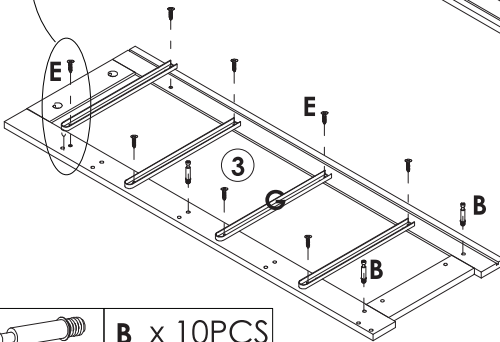

USER'S MANUAL
Bathroom Floor Cabinet
HW67505WH

THIS INSTRUCTION BOOKLET CONTAINS **IMPORTANT** SAFETY INFORMATION. PLEASE READ AND KEEP FOR FUTURE REFERENCE.

Parts List

Parts List

<p>A</p>  <p>đ6x30mm 23PCS</p>	<p>B</p>  <p>M6x35mm 10PCS</p>	<p>C</p>  <p>đ15x9.5mm 10PCS</p>
<p>D</p>  <p>8PCS</p>	<p>E</p>  <p>M3x10mm 16PCS</p>	<p>F</p>  <p>M3x25mm 32PCS</p>
<p>G</p>  <p>8PCS</p>	<p>H</p>  <p>4PCS</p>	<p>I</p>  <p>75x40x15x1.5mm 1PC</p>
<p>J</p>  <p>1PC</p>	<p>K</p>  <p>M4x40mm 1PC</p>	<p>L</p>  <p>M3x12mm 1PC</p>

Assembly Steps

STEP 1

	B x 10PCS
	E x 16PCS
	G x 8PCS
	I x 1PC
	L x 1PC

Assembly Steps

STEP 2

	A x 10PCS
	C x 3PCS

Assembly Steps

STEP 3