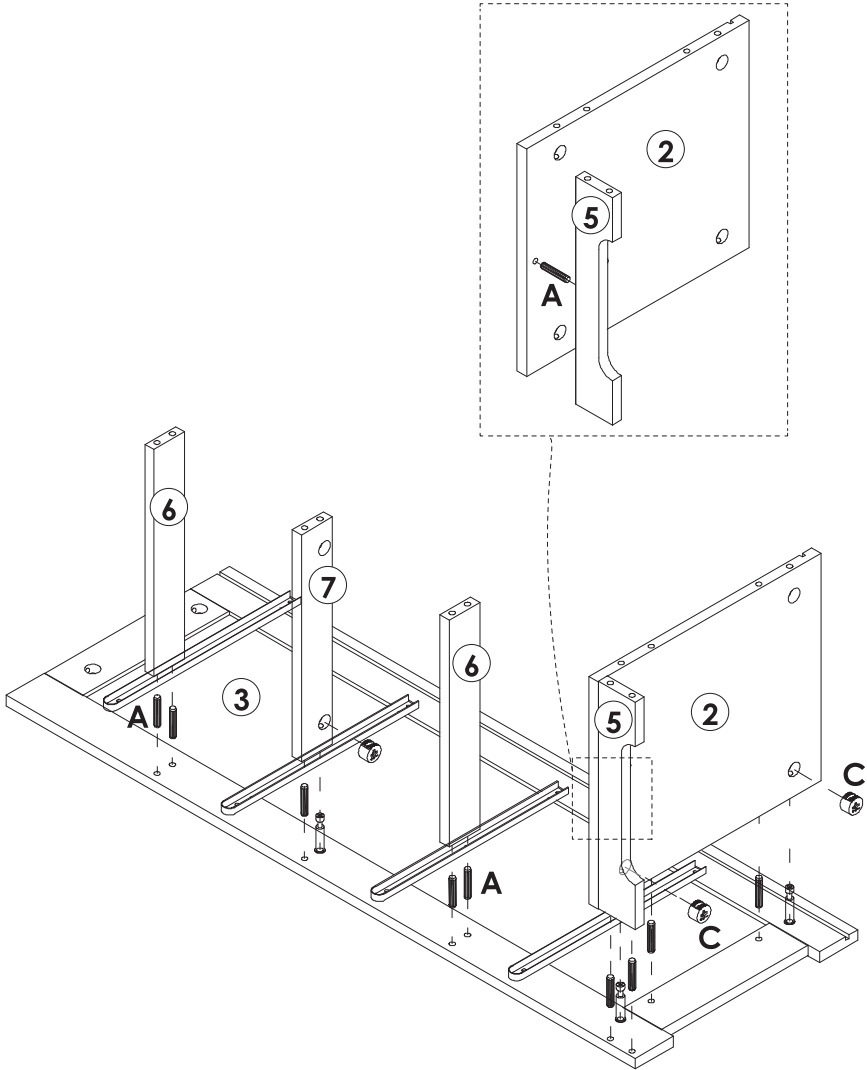

USER'S MANUAL
Bathroom Floor Cabinet
HW67505WH

THIS INSTRUCTION BOOKLET CONTAINS **IMPORTANT** SAFETY INFORMATION. PLEASE READ AND KEEP FOR FUTURE REFERENCE.

Parts List

Parts List

<p>A</p>  <p>đ6x30mm 23PCS</p>	<p>B</p>  <p>M6x35mm 10PCS</p>	<p>C</p>  <p>đ15x9.5mm 10PCS</p>
<p>D</p>  <p>8PCS</p>	<p>E</p>  <p>M3x10mm 16PCS</p>	<p>F</p>  <p>M3x25mm 32PCS</p>
<p>G</p>  <p>8PCS</p>	<p>H</p>  <p>4PCS</p>	<p>I</p>  <p>75x40x15x1.5mm 1PC</p>
<p>J</p>  <p>1PC</p>	<p>K</p>  <p>M4x40mm 1PC</p>	<p>L</p>  <p>M3x12mm 1PC</p>

Assembly Steps

STEP 1

	B x 10PCS
	E x 16PCS
	G x 8PCS
	I x 1PC
	L x 1PC

Assembly Steps

STEP 2

	A x 10PCS
	C x 3PCS

Assembly Steps

STEP 3

	A x 9PCS
	C x 3PCS

Assembly Steps

STEP 4

STEP 5

A x 4PCS

C x 4PCS

Assembly Steps

STEP 6

F x 32PCS

STEP 7

D x 8PCS

Assembly Steps

STEP 8

H x 4PCS

Assembly Steps

STEP 9