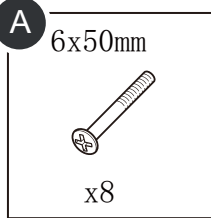

ASSEMBLY INSTRUCTIONS

ITEM NO: GT4085

HARDWARE

1

▲ Notice: Please pay attention to the correct direction of the installation, otherwise the accessories may not match.

A 6*50mm x4

2

A X 4

3

A 6*50mm x4

3

4

4

B

6

7

C

7

C

5

B 4x40mm x4
C 4x25mm x4

5

C 4x25mm x8