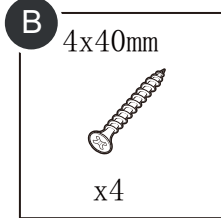

ASSEMBLY INSTRUCTIONS

ITEM NO: GT4085

HARDWARE

1

▲ Notice: Please pay attention to the correct direction of the installation, otherwise the accessories may not match.

A 6*50mm x4

2

A X 4

3

A 6*50mm x4

3

4

4

B

6

7

C

7

C

5

B 4x40mm x4
C 4x25mm x4

5

C 4x25mm x8