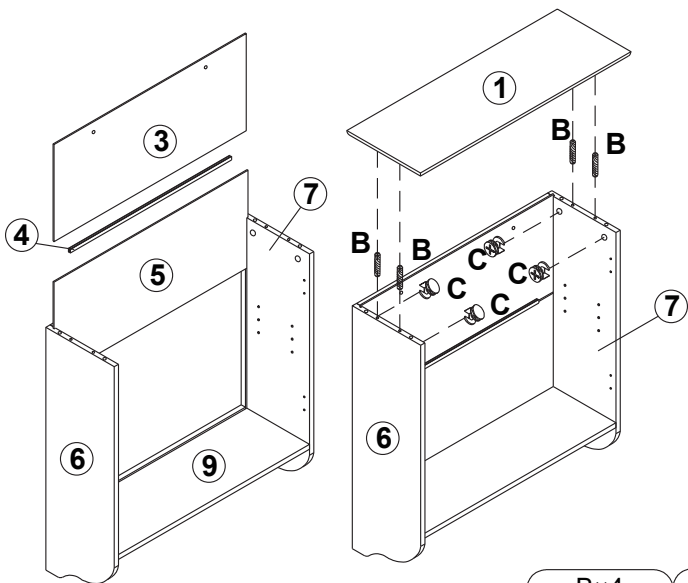

# Wall Mounted Bathroom Cabinet JV10435WH

<b>A×10</b>  <b>6×35mm</b>	<b>B×14</b>  <b>6×30mm</b>	<b>C×10</b>  <b>15×10mm</b>	<b>D×1</b>  <b>3×12mm</b>
<b>E×18</b>  <b>3×12mm</b>	<b>F×2</b>  <b>3×12mm</b>	<b>G×4</b>  <b>3×12mm</b>	<b>H×2</b>  <b>3×12mm</b>
<b>I×4</b>  <b>3×12mm</b>	<b>J×2</b>  <b>3×12mm</b>		

**1**

**2**

3

B×5 6×30mm	C×3 15×10mm
---------------	----------------

4

B×4 6×30mm	C×4 15×10mm
---------------	----------------

5

E×10 3×12mm 	F×2 	G×4 	H×2 
---	--	--	--

6

E×8  3×12mm
--

7

8

---

**EN**

With your inspiring rating, COSTWAY will be more consistent to offer you EASY SHOPPING EXPERIENCE, GOOD PRODUCTS and EFFICIENT SERVICE!

---