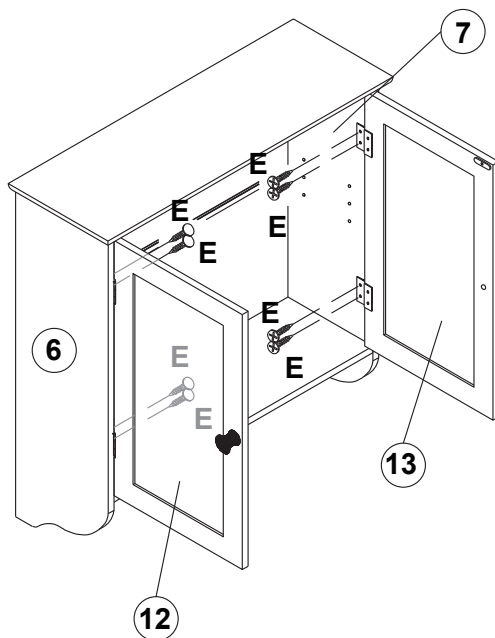

# Wall Mounted Bathroom Cabinet JV10435WH

<b>A×10</b>  <b>6×35mm</b>	<b>B×14</b>  <b>6×30mm</b>	<b>C×10</b>  <b>15×10mm</b>	<b>D×1</b>  <b>3×12mm</b>
<b>E×18</b>  <b>3×12mm</b>	<b>F×2</b>  <b>3×12mm</b>	<b>G×4</b>  <b>3×12mm</b>	<b>H×2</b>  <b>3×12mm</b>
<b>I×4</b>  <b>3×12mm</b>	<b>J×2</b>  <b>3×12mm</b>		

**1**

**2**

3

B×5 6×30mm	C×3 15×10mm
---------------	----------------

4

B×4 6×30mm	C×4 15×10mm
---------------	----------------

5

E×10 3×12mm 	F×2 	G×4 	H×2 
---	--	--	--

6

E×8  3×12mm
--

7

8

---

**EN**

With your inspiring rating, COSTWAY will be more consistent to offer you EASY SHOPPING EXPERIENCE, GOOD PRODUCTS and EFFICIENT SERVICE!

---