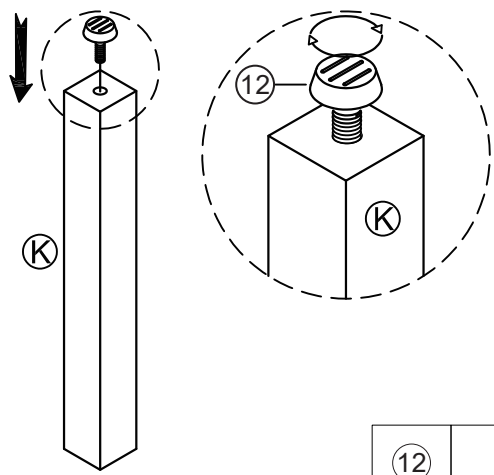

FLAT WASHER
/RONDELLE PLATE

ALLEN KEY
/CLÉ ALLEN

ALLEN KEY
/CLÉ ALLEN

SCREW
/VIS

SCREW
/VIS

SCREW
/VIS

1		x4
5		x4
7		x4
8		x1

②		x8
⑤		x8
⑦		x8
⑧		x1

3

①		x4
⑤		x4
⑦		x4
⑧		x1

			6		x4
3		x4	8		x1
5		x4	9		x4

5

4		x2
5		x2
7		x2
8		x1

6

			6		x4
3		x4	8		x1
5		x4	9		x4

7

x3

12		x3
----	---	----

8

4		x3
8		x1

10		x2
----	---	----

④		x4
⑤		x4
⑥		x4
⑧		x1

11		x36
----	---	-----

**COMPLETE
/TERMINÉ**