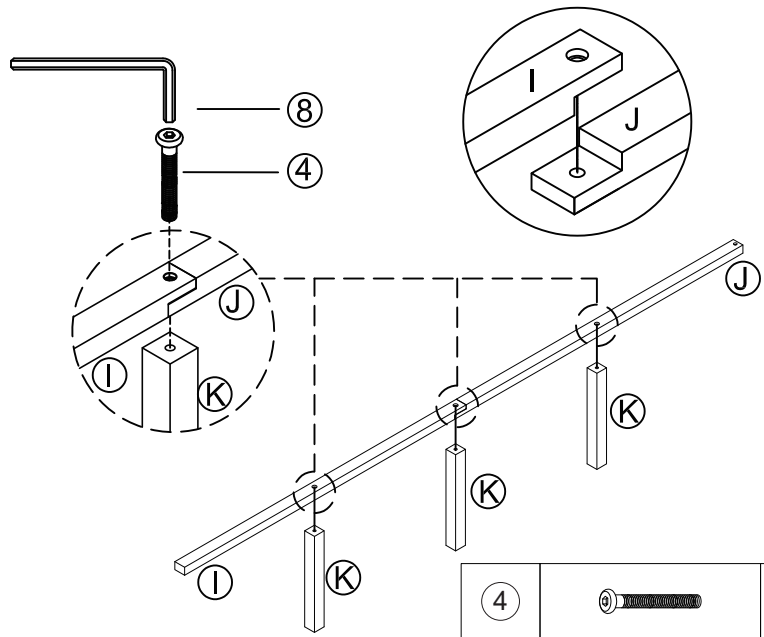

FLAT WASHER
/RONDELLE PLATE

ALLEN KEY
/CLÉ ALLEN

ALLEN KEY
/CLÉ ALLEN

SCREW
/VIS

SCREW
/VIS

SCREW
/VIS

1		x4
5		x4
7		x4
8		x1

②		x8
⑤		x8
⑦		x8
⑧		x1

3

①		x4
⑤		x4
⑦		x4
⑧		x1

			6		x4
3		x4	8		x1
5		x4	9		x4

5

4		x2
5		x2
7		x2
8		x1

6

			6		x4
3		x4	8		x1
5		x4	9		x4

7

x3

12		x3
----	---	----

8

4		x3
8		x1

10		x2
----	---	----

④		x4
⑤		x4
⑥		x4
⑧		x1

11		x36
----	---	-----

**COMPLETE
/TERMINÉ**