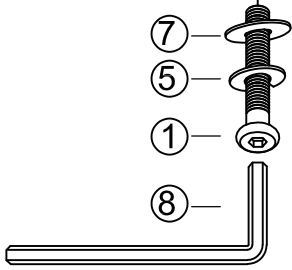

FLAT WASHER
/RONDELLE PLATE

ALLEN KEY
/CLÉ ALLEN

ALLEN KEY
/CLÉ ALLEN

SCREW
/VIS

SCREW
/VIS

SCREW
/VIS

1		x4
5		x4
7		x4
8		x1

②		x8
⑤		x8
⑦		x8
⑧		x1

3

①		x4
⑤		x4
⑦		x4
⑧		x1

			6		x4
3		x4	8		x1
5		x4	9		x4

5

4		x2
5		x2
7		x2
8		x1

6

			6		x4
3		x4	8		x1
5		x4	9		x4

7

x3

12		x3
----	---	----

8

4		x3
8		x1

10		x2
----	---	----

④		x4
⑤		x4
⑥		x4
⑧		x1

11		x36
----	---	-----

**COMPLETE
/TERMINÉ**