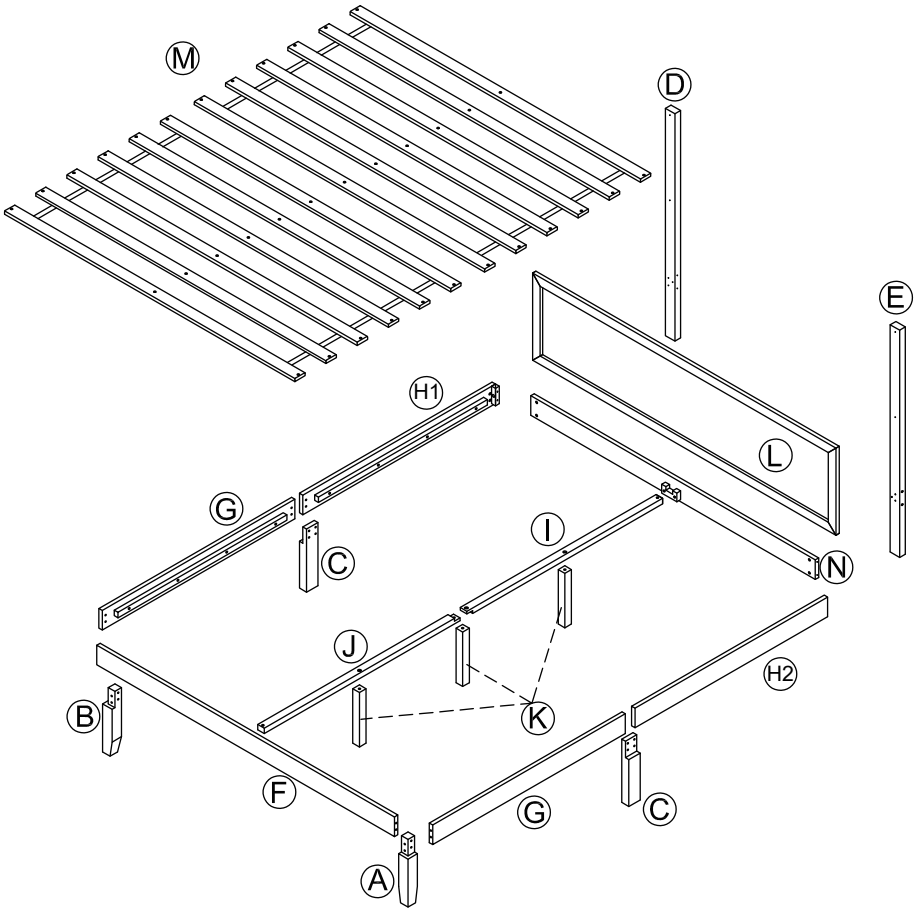

Wooden Bed Frame
Cadre de Lit en Bois

HU10858-S/F/Q/T

THIS INSTRUCTION BOOKLET CONTAINS **IMPORTANT** SAFETY INFORMATION.
PLEASE READ AND KEEP FOR FUTURE REFERENCE.

EN

Before You Start

-  Please read all instructions carefully.
-  Retain instructions for future reference.
-  Separate and count all parts and hardware.
-  Read through each step carefully and follow the proper order.
-  We recommend that, where possible, all items are assembled near to the area in which they will be placed in use, to avoid moving the product unnecessarily once assembled.
-  Always place the product on a flat, steady and stable surface.
-  Keep all small parts and packaging materials for this product away from babies and children as they potentially pose a serious choking hazard.

PART LIST /LISTE DES PIÈCES

A x1

B x1

C x2

D x1

E x1

F x1

N x1

FLAT WASHER
/RONDELLE PLATE

ALLEN KEY
/CLÉ ALLEN

ALLEN KEY
/CLÉ ALLEN

SCREW
/VIS

SCREW
/VIS

SCREW
/VIS

1		x4
5		x4
7		x4
8		x1

②		x8
⑤		x8
⑦		x8
⑧		x1