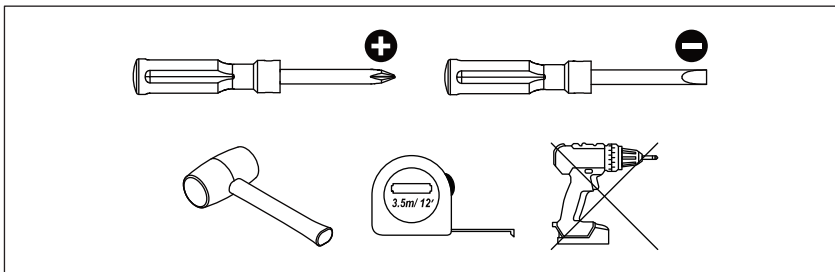

Screw

Nail

Cam Lock

Allen Key

TOOLS NOT INCLUDED

1

(2) x 34

2