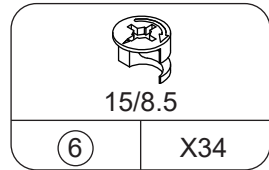

THINGS TO REMEMBER FOR ASSEMBLY

CAM BOLT

CAM LOCK

WOOD DOWEL

ASSEMBLY HARDWARE

CSK Screw

Cam Bolt

Wood Dowel

Screw

Nail

Cam Lock

Allen Key

TOOLS NOT INCLUDED

1

(2) x 34

2

(3) x 16

3

4

5

(6) x 10

6

7

(6) x 10

8

(5) x 4

9
(7) x 1
(4) x 4**10**

11

	
(5) x 5	(6) x 2

12

13

(6) x 4