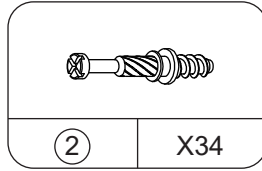

THINGS TO REMEMBER FOR ASSEMBLY

CAM BOLT

CAM LOCK

WOOD DOWEL

ASSEMBLY HARDWARE

CSK Screw

Cam Bolt

Wood Dowel

Screw

Nail

Cam Lock

Allen Key

TOOLS NOT INCLUDED

1

(2) x 34

2