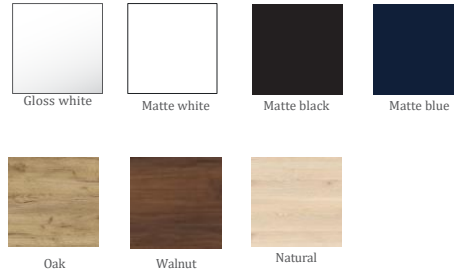

BEQUIA - Column unit with 1 push door

Exterior finishes

Interior finish

Technical characteristics

Fronts and sides (th.=16 mm):

- Gloss white: lacquered particle board.
- Matte white, Matte black, Matte blue, Oak, Walnut, Natural: laminated particle board.

Internal structure (th.=16 mm): laminated particle board, Nude finish with leather texture.

Wooden shelves (th.=16 mm): height adjustable. (4 units)

* All the boards used in manufacturing this furniture are classified as E05 grade with low formaldehyde content.