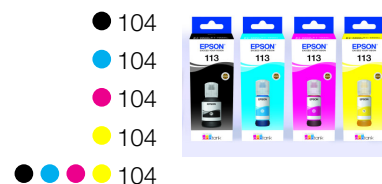

OTHER

Warranty	12 months Carry in, 30,000 pages Optional warranty extension available

LOGISTICS INFORMATION

SKU	C11CJ71401CA
EAN code	8715946684154
Country of Origin	Philippines

For more information please contact:

Home users: 0343 90 37766
Business users*: 0871 42 37766
Republic of Ireland: 01 436 7742
Or visit us at <https://www.epson.co.uk/contactus>
* 10p per minute plus network extras.

Web: www.epson.co.uk
www.epson.ie

Trademarks and registered trademarks are the property of Seiko Epson Corporation or their respective owners.
Product information is subject to change without prior notice.
Last extracted: 2025-02-21

EcoTank ET-1810

WHAT'S IN THE BOX

- 4 x 65ml individual ink bottles (Bk, C, Y, M)
- Main unit
- Power cable
- Setup guide
- Warranty document

INK BOTTLE COMPATIBILITY

INK BOTTLE YIELD DATA

Included	3,600 pages*	6,500 pages*	6,500 pages*
Replacement	7,500 pages*	7,500 pages*	7,500 pages*

* Approx. page yield based on ISO/IEC 24711/24712 or ISO/IEC 29102/29103. Actual yield will vary depending on images printed and usage conditions. For more information visit <http://www.epson.eu/pageyield>

1. See footnotes 1-15 on the Epson EcoTank web page

EPSON®