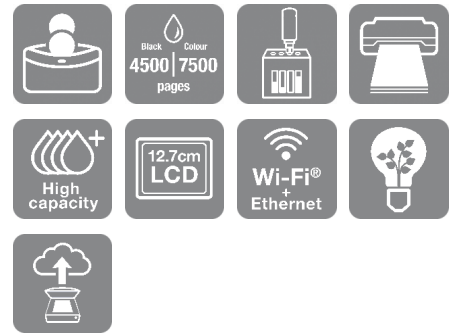

DATASHEET / BROCHURE

KEY FEATURES

- **Save up to 90% on printing costs* with refillable ink tanks**
  Stress-free, convenient printing with zero cartridge waste
- **Use the Epson Smart Panel app to scan, copy, print and more from your mobile**
  Wireless connectivity lets you print from anywhere
- **One set of inks prints up to 4,500 pages in black and 7,500 pages in colour***
  Just add paper for low intervention printing!
- **Number 1 ink tank printer brand worldwide***
  90 million EcoTank printers sold worldwide*
- **Simple hassle-free ink tank system lets you refill from bottles**
  Plus the EcoTank key-lock bottle system ensures it's mess-free too
- **Legal Statement**
  Complies with The UK Product Security and Telecommunications Infrastructure (Product Security) requirements. Epson will provide security updates for 7 years from purchase