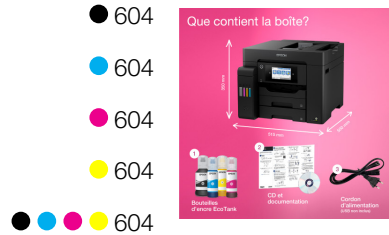

Expression Home XP-3200

WHAT'S IN THE BOX

- Setup guide
- Power cable
- Main unit
- Individual Ink Cartridges
- Warranty document

INK CARTRIDGE COMPATIBILITY

INK YIELD DATA

Color	Pineapple 604	Pineapple 604XL
Black	150 pages*	500 pages*
Cyan, Magenta, Yellow	130 pages*	350 pages*