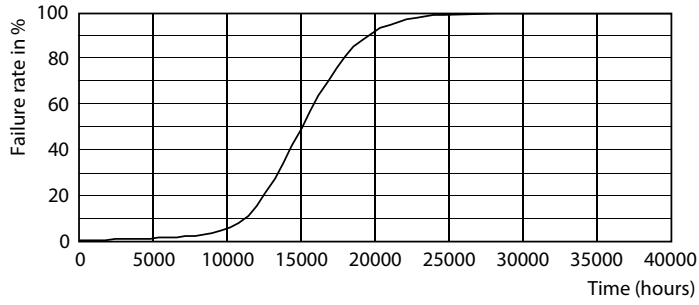

Classic filament LED candles and lusters

Lifetime

Life Expectancy Diagram - CLA LEDLuster ND 4.3-40W E14 827 P45 CL

Lumen Maintenance Diagram - CLA LEDLuster ND 4.3-40W E14 827 P45 CL