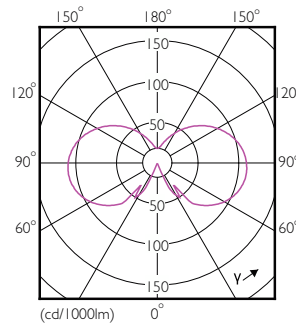

Dimensional drawing

Product	D	C
CLA LEDLuster ND 4.3-40W E14 827 P45 CL	45 mm	82 mm

Photometric data

Spectral Power Distribution Colour - CLA LEDLuster ND 4.3-40W E14 827 P45 CL

General uniform lighting - CLA LEDLuster ND 4.3-40W E14 827 P45 CL

Light Distribution Diagram - CLA LEDLuster ND 4.3-40W E14 827 P45 CL

Classic filament LED candles and lusters

Lifetime

Life Expectancy Diagram - CLA LEDLuster ND 4.3-40W E14 827 P45 CL

Lumen Maintenance Diagram - CLA LEDLuster ND 4.3-40W E14 827 P45 CL