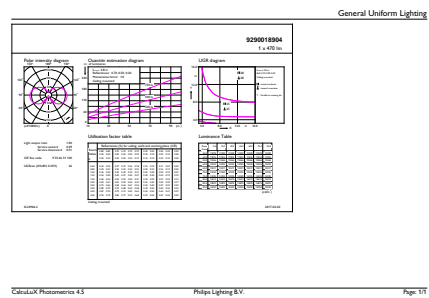

Dimensional drawing

Product	D	C
CLA LEDLuster ND 4.3-40W E14 827 P45 CL	45 mm	82 mm

Photometric data

Spectral Power Distribution Colour - CLA LEDLuster ND 4.3-40W E14 827 P45 CL

General uniform lighting - CLA LEDLuster ND 4.3-40W E14 827 P45 CL