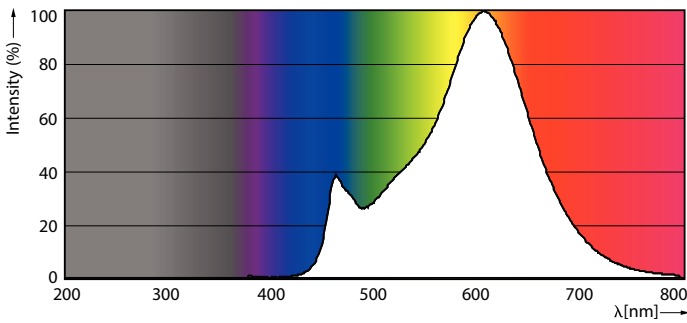

Photometric data

Spectral Power Distribution Colour - CLA LEDLuster ND 4.3-40W E14 827 P45 CL