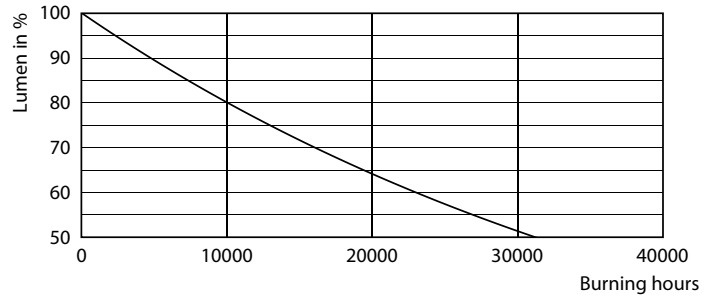

Classic filament LED candles and lusters

Lifetime

Life Expectancy Diagram - CLA LEDLuster ND 4.3-40W E14 827 P45 CL

Lumen Maintenance Diagram - CLA LEDLuster ND 4.3-40W E14 827 P45 CL