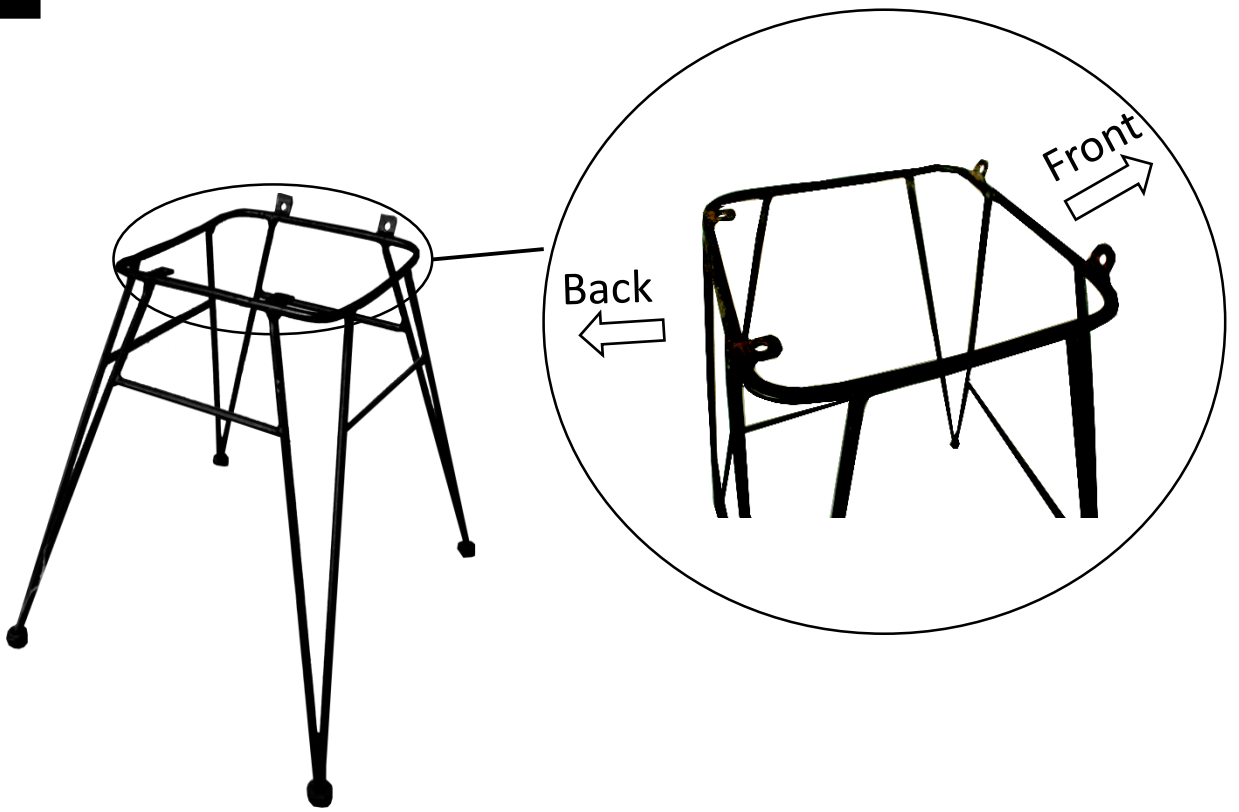

KYLIE DINING CHAIR

A	 Bolt M8 x 40 mm	4 pcs
B	 Allen Key L6	1 pcs

1

2

If you need help or have damaged or missing parts,
please call LOMA Customer Helpline 0345 340 5063

3

4