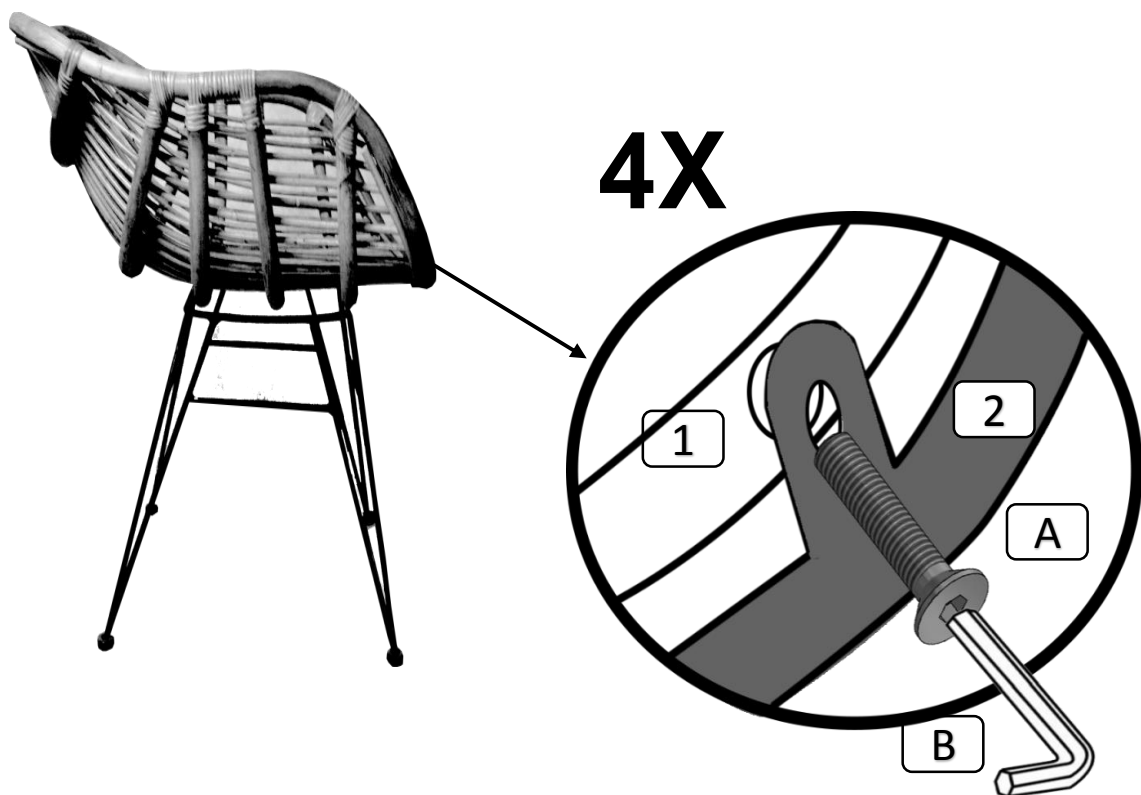

KYLIE DINING CHAIR

A	 Bolt M8 x 40 mm	4 pcs
B	 Allen Key L6	1 pcs

1

2

If you need help or have damaged or missing parts,
please call LOMA Customer Helpline 0345 340 5063

3

4