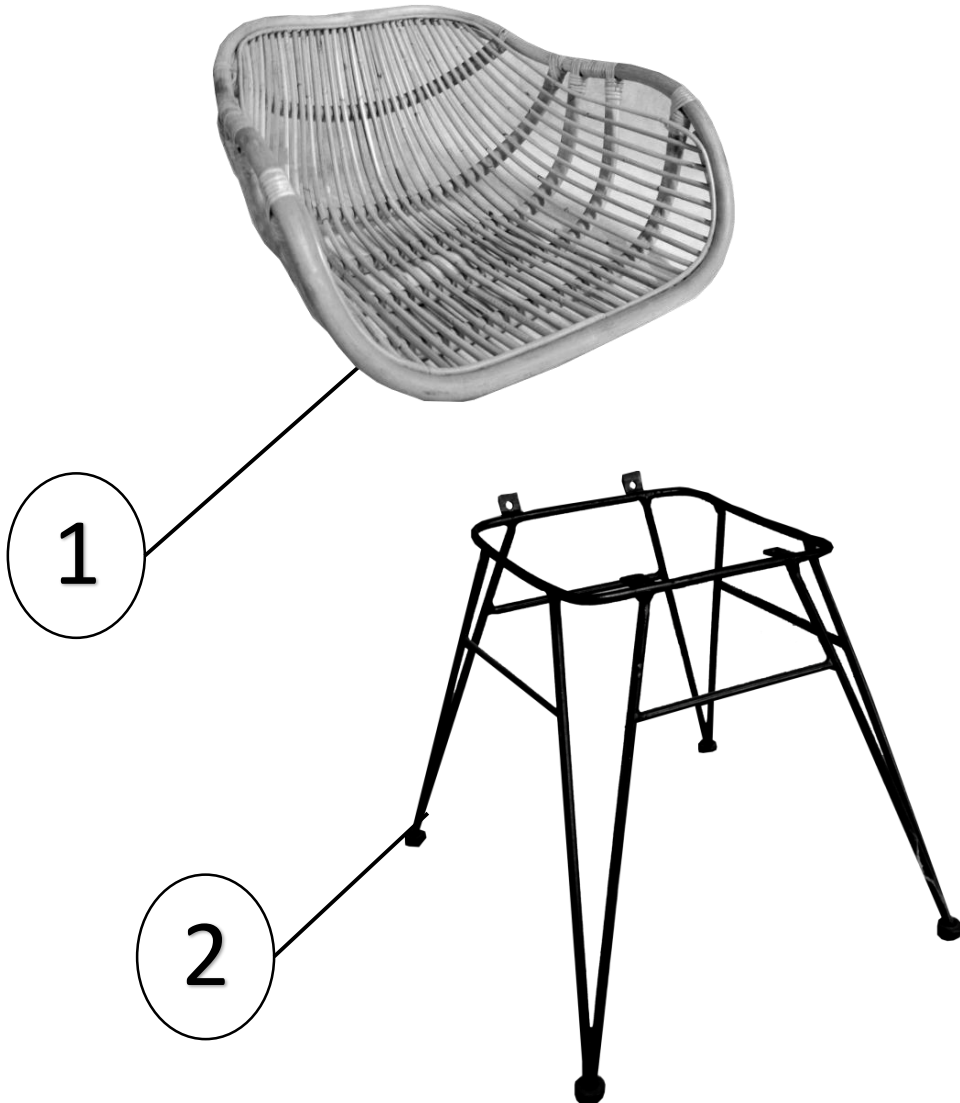

KYLIE DINING CHAIR

A	 Bolt M8 x 40 mm	4 pcs
B	 Allen Key L6	1 pcs

1

2

If you need help or have damaged or missing parts,
please call LOMA Customer Helpline 0345 340 5063

3

4