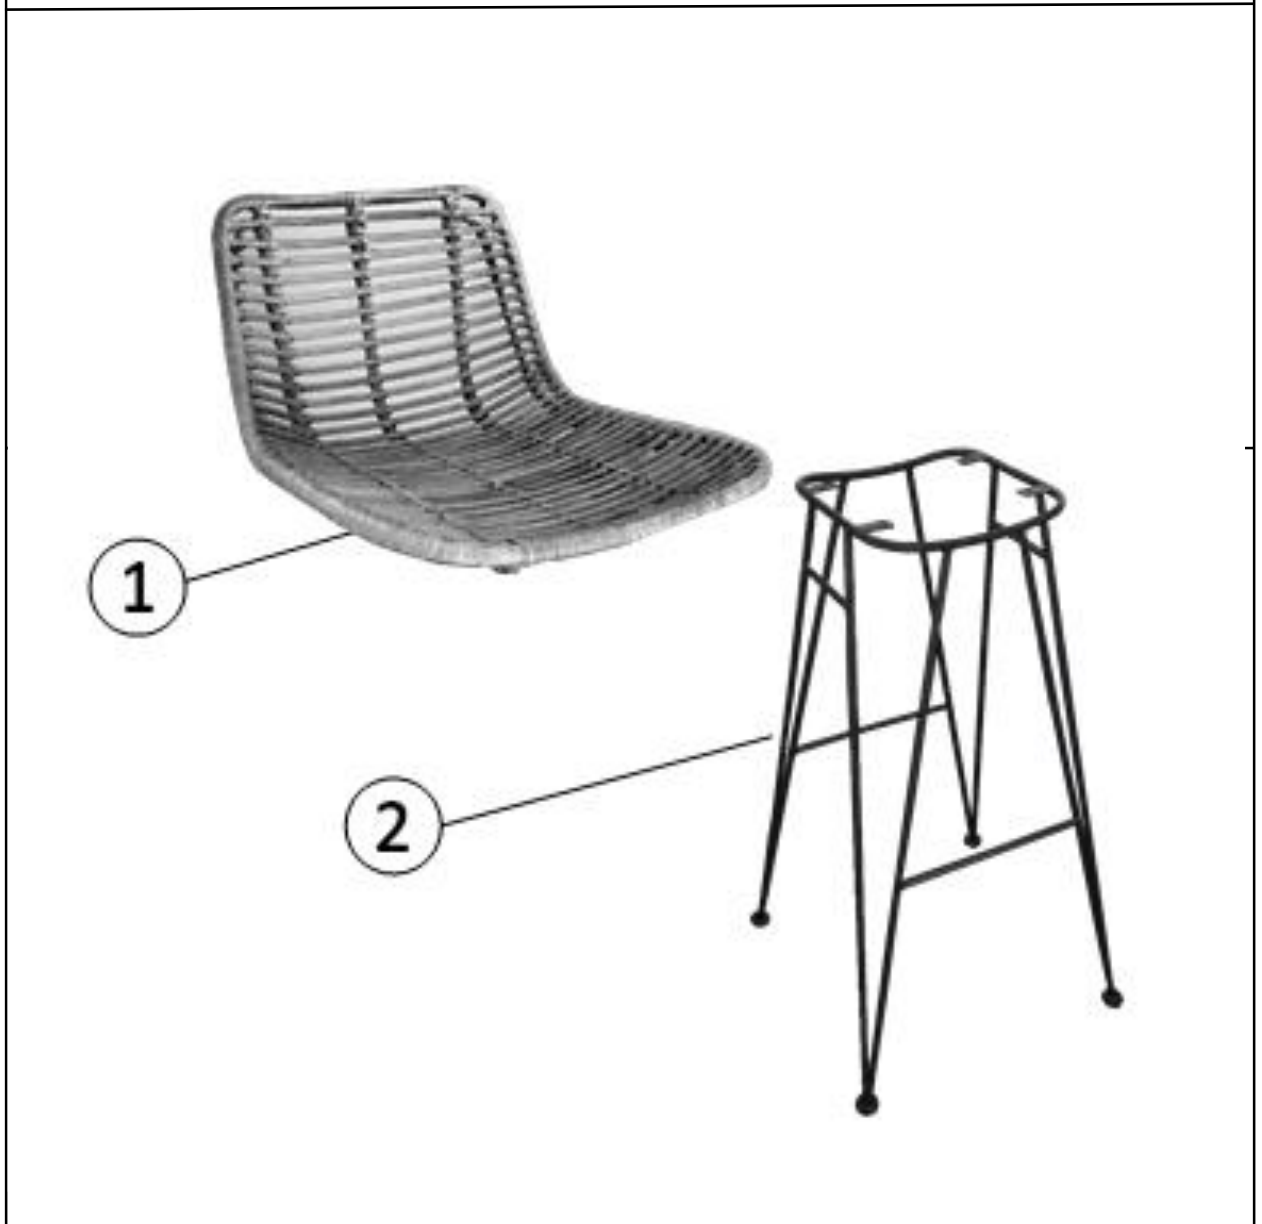

Assembly Instructions

KAYLA Bar Stool

519403

A	 Bolt M8 x 40mm	4 pcs
B	 Hex Nut	4 pcs
C	 Flat Washer	4 pcs

D	 Allen Key L6	1 pcs
E	 Spanner	1 pcs

Note:

1

2