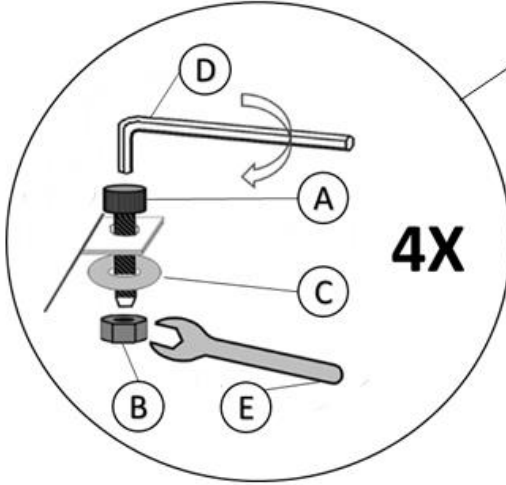

Assembly Instructions

KAYLA Bar Stool

519403

A	 Bolt M8 x 40mm	4 pcs
B	 Hex Nut	4 pcs
C	 Flat Washer	4 pcs

D	 Allen Key L6	1 pcs
E	 Spanner	1 pcs

Note:

1

2