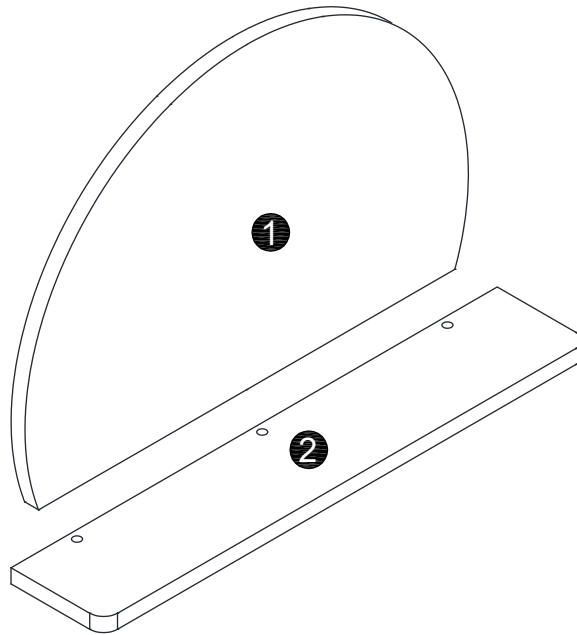

PARTS LIST

HARDWARE LIST

A x 3 M6 x 40 mm	B x 3 M10 x 10 mm	C x 2 ϕ 25mm	D x 4 M3 x 10 mm