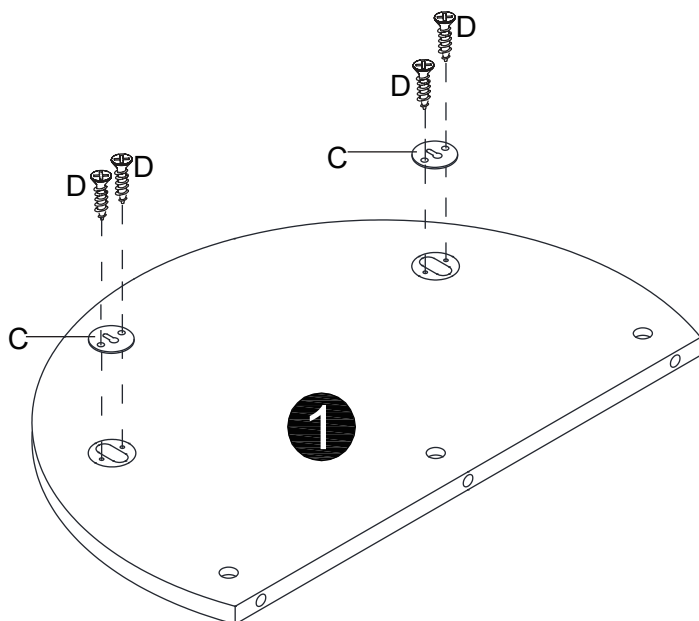

CAUTION: FREQUENT EXPOSURE TO DIRECT SUNLIGHT OR SIMILAR SOURCES MAY CAUSE THE SURFACE TO DISCOLOUR OR FADE.

PARTS LIST

HARDWARE LIST

A x 3  M6 x 40 mm	B x 3  M10 x 10 mm	C x 2  ϕ 25mm	D x 4  M3 x 10 mm
--	---	--	--

1

C x 2

D x 4

2

A x 3

B x 3

3

4