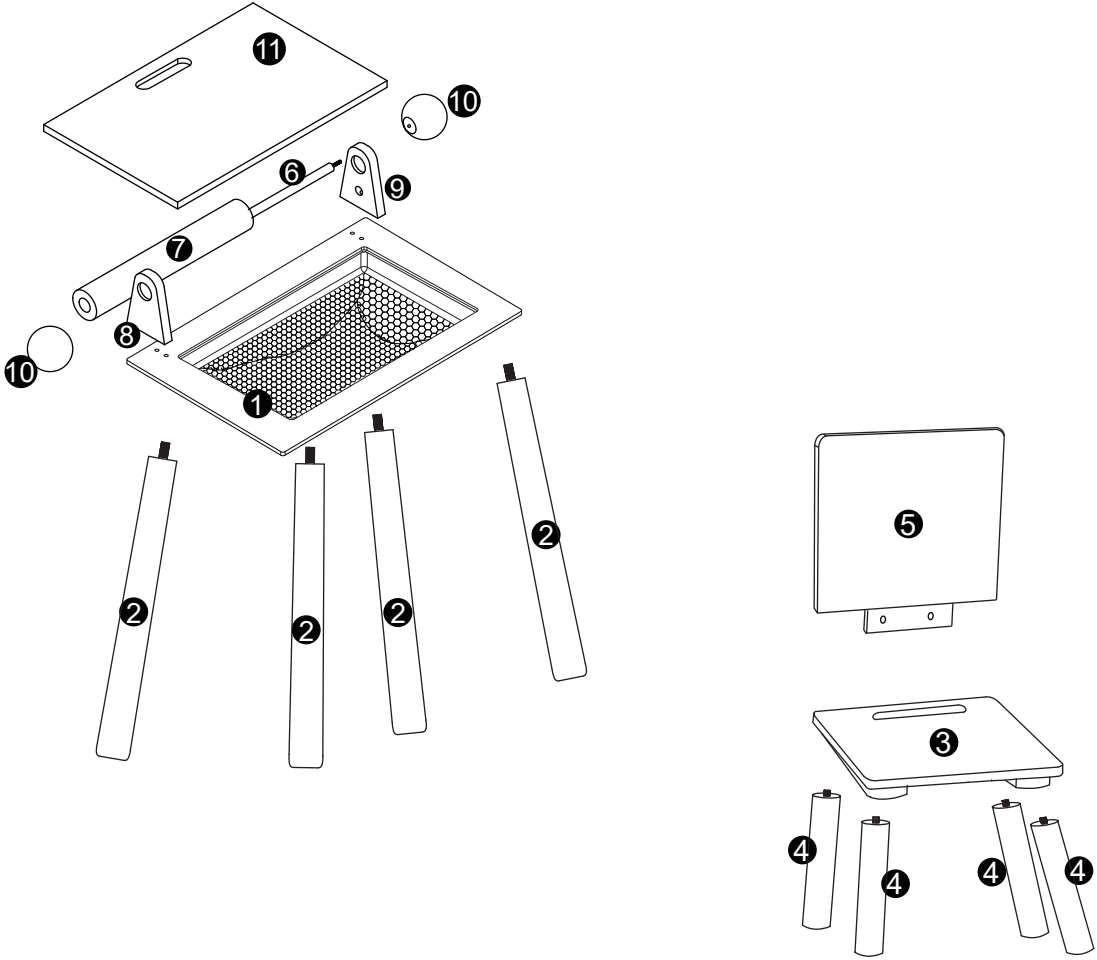

PARTS LIST

HARDWARE LIST

A x 2	B x 2	C x 2	D x 2