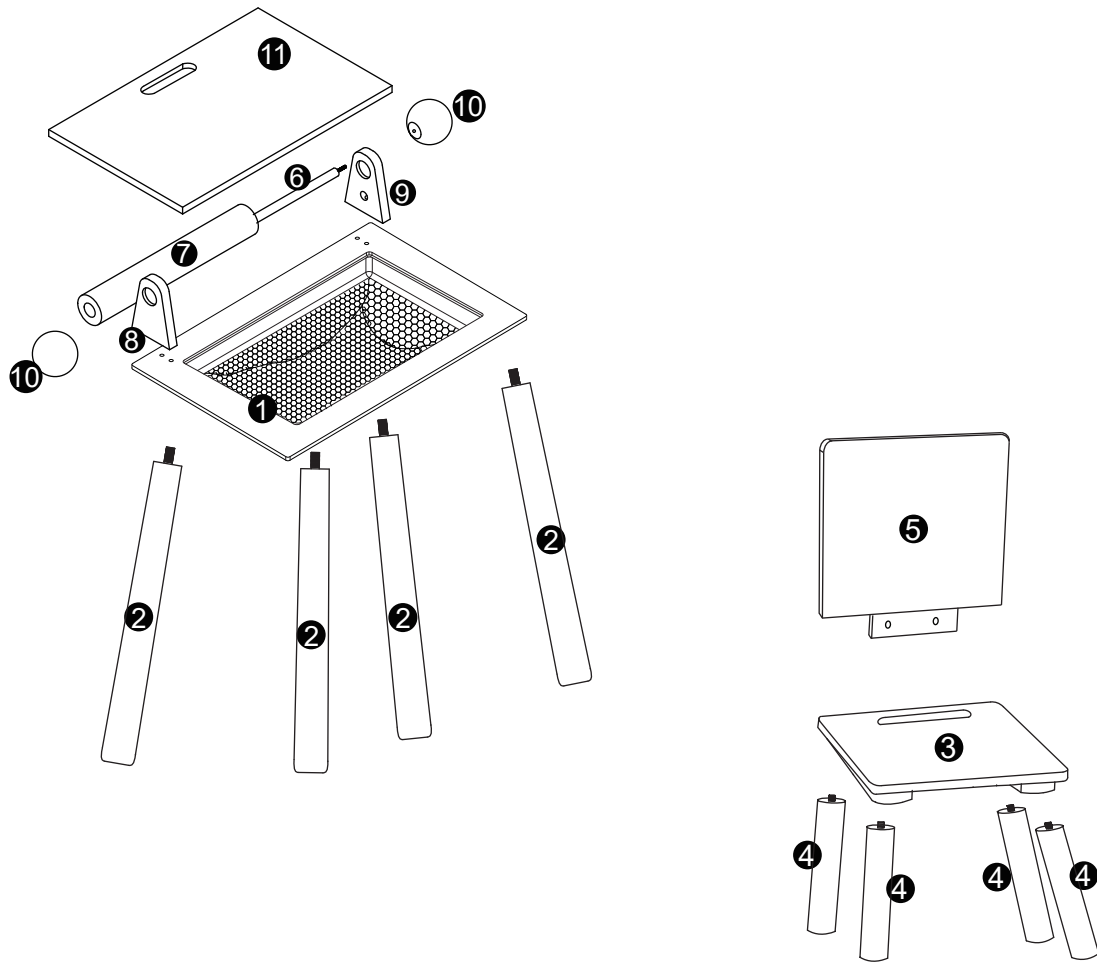

PARTS LIST

HARDWARE LIST

A x 2	B x 2	C x 2	D x 2