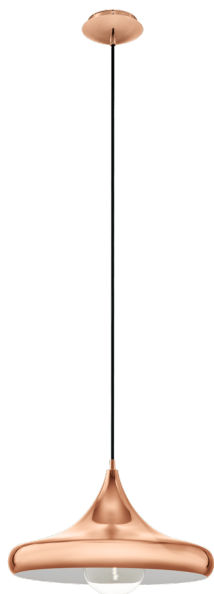

94742 CORETTO 2

General Information

Material number	94742
Type	pendant light
Product segment	Indoor
Theme	Vintage

Dimensions

Article Height (in mm/in)	1100
Article Diameter (in mm/in)	400
Net Weight (in kg)	1.45

Material & Colour

Enclosure Material	steel
Enclosure Colour	copper

Functionality

Switch Type	without switch
Battery	No

Technical Information

Protection Degree	IP20
Protection Class	1
Mains Voltage	220-240V,50/60Hz
Operation Voltage	220-240V,50/60Hz
Watt 1	60

Illuminant 1

Illuminant type 1	AGL
Illuminant 1	Exclusive
Lamp socket 1	E27

E27