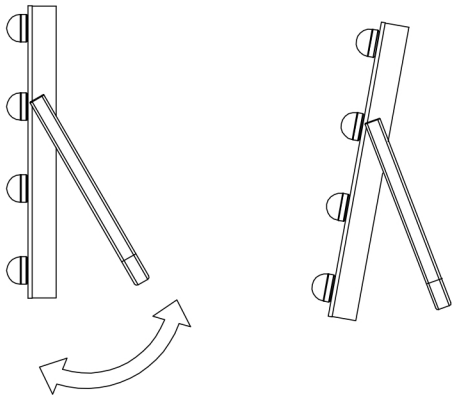

①

②

Handle with care! When unpacked, never place upright on a hard surface eg. Tile Floor. Always lay on soft surface. Do not plug the mirror into the wall socket until fully assembled. Do not hang or drape clothes or any other materials over the mirror bulbs. Avoid placing objects against or very near the bulbs.

③

Type-c interface

④

Short/long press to adjust brightness.

Short press to turn on/off the power.

Short/long press to adjust color.