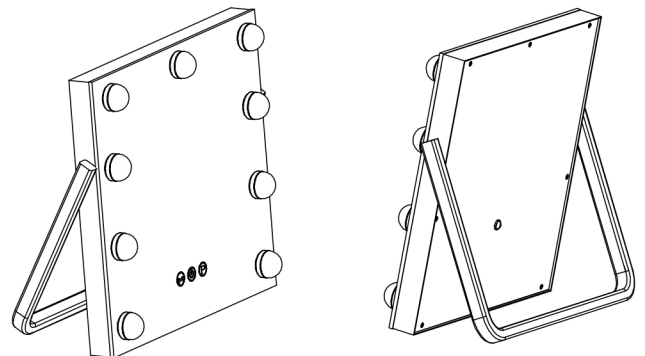

①

②

Handle with care! When unpacked, never place upright on a hard surface eg. Tile Floor. Always lay on soft surface. Do not plug the mirror into the wall socket until fully assembled. Do not hang or drape clothes or any other materials over the mirror bulbs. Avoid placing objects against or very near the bulbs.

③

Type-c interface

④

Short/long press to adjust brightness.

Short press to turn on/off the power.

Short/long press to adjust color.