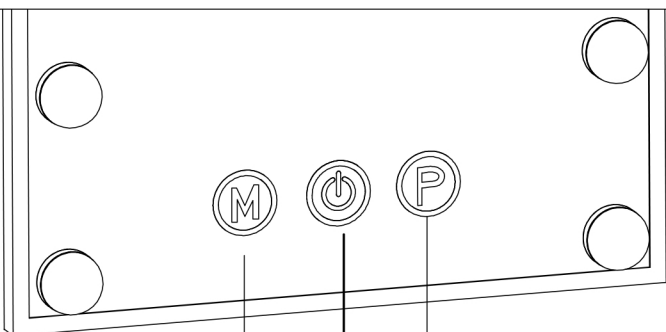

①

②

Handle with care! When unpacked, never place upright on a hard surface eg. Tile Floor. Always lay on soft surface. Do not plug the mirror into the wall socket until fully assembled. Do not hang or drape clothes or any other materials over the mirror bulbs. Avoid placing objects against or very near the bulbs.

③

Type-c interface

④

Short/long press to adjust brightness.

Short press to turn on/off the power.

Short/long press to adjust color.