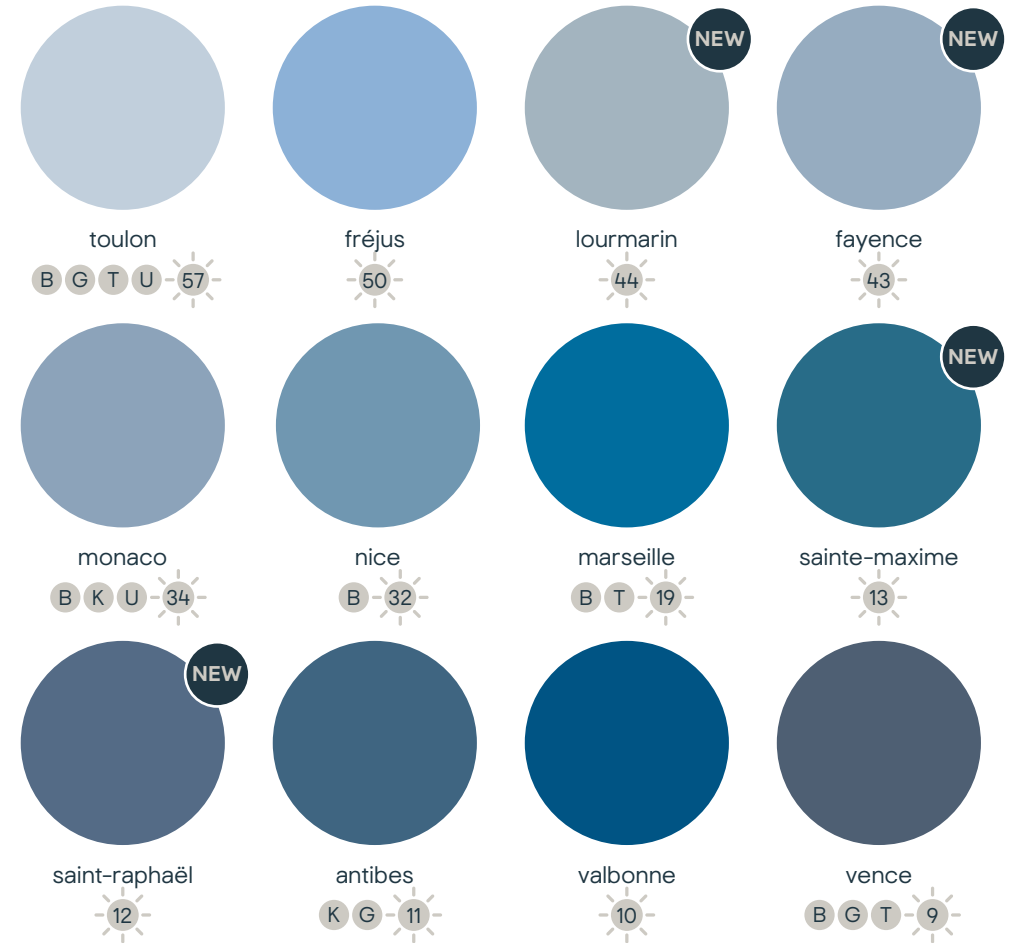

All 60 colours are available in a matt finish in both our walls and ceilings and durable formulations, and also in a silk finish in our walls and ceilings formulation.

 Light reflectance values for each colour will be shown as a number between 0-100. The higher the number the more light the colour reflects.

			
whistler B K U -71	hempstead B K U -69	hamptons B K G T U -65	melville B K T U -58
			
peoria -55	philadelphia -53	brooklyn B K G T U -45	minneapolis -36
			
manhattan -35	delaware B K G T -34	hamilton B K U -21	princeton K T -12
			
louisville -7	liberty K G T -2		

B Bathroom

K Kitchen

G Glitter effect paint

T Wood and metal trims

U Ultra cover

Blues

Icy tones and warming hues make up our blue colour palette. There's so much you can do with blue. From making small spaces seem larger or adding vibrancy that'll have you dreaming of tropical beaches.