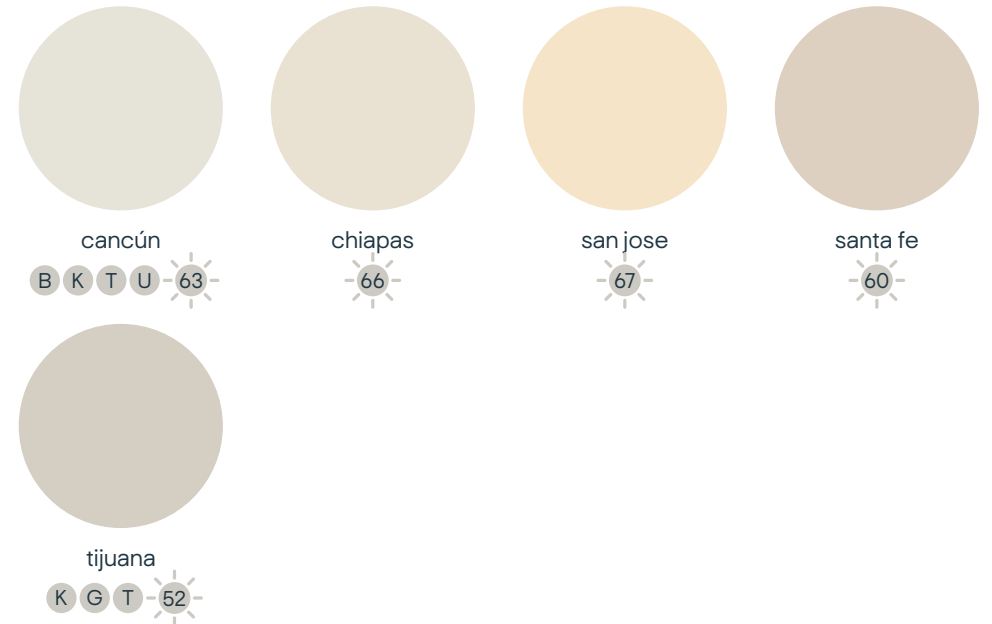

Neutrals

Calming and comforting, warm neutral tones help you unwind after a long day. Beiges and browns bring wooden decor to life, whilst grey undertones add a luxurious focal point to your room.

All 60 colours are available in a matt finish in both our walls and ceilings and durable formulations, and also in a silk finish in our walls and ceilings formulation.

Light reflectance values for each colour will be shown as a number between 0-100. The higher the number the more light the colour reflects.

**GoodHome
CANCÚN**
Bathroom paint, soft sheen

B Bathroom   **K** Kitchen   **G** Glitter effect paint   **T** Wood and metal trims   **U** Ultra cover

Tip:
Choose a higher LRV for darker areas