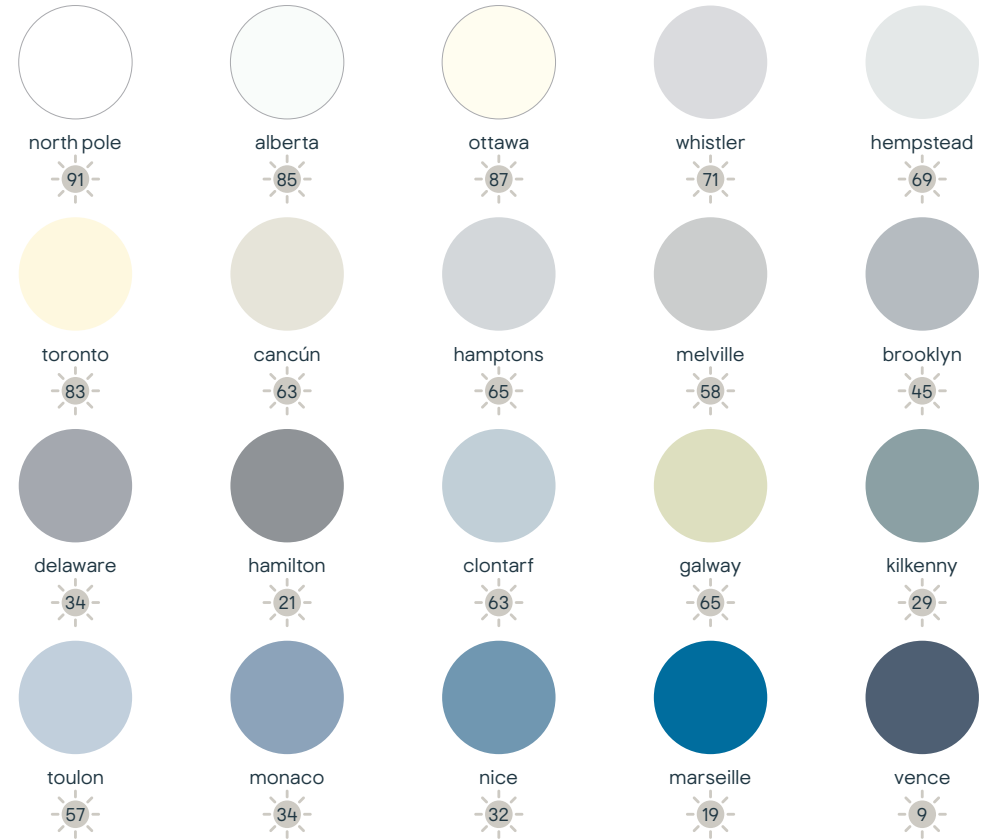

 Light reflectance values for each colour will be shown as a number between 0-100. The higher the number the more light the colour reflects.

GoodHome LIMERICK
Glitter effect paint

Glitter effect

			
hamptons  65	kyoto  66	isumi  64	sakai  63
			
hyogo  57	hokkaido  54	toulon  57	clontarf  63
			
tijuana  52	brooklyn  45	delaware  34	limerick  43
			
antibes  11	vence  9	liberty  2	

santa cruz

coachella

beverly hills

**GoodHome
CHUECA**
Kitchen paint, matt

Kitchen paint

We have carefully selected key colours from our walls & ceilings palette that complement kitchens. Ideal for rooms prone to grease and stains, our kitchen paint comes in a matt finish to hide minor imperfections.

 Light reflectance values for each colour will be shown as a number between 0-100. The higher the number the more light the colour reflects.

				
north pole 91	alberta 85	ottawa 87	whistler 71	hempstead 69
				
cancún 63	tijuana 52	chueca 42	hamptons 65	melville 58
				
brooklyn 45	delaware 34	hamilton 21	princeton 12	liberty 2
				
limerick 43	artane 52	milltown 18	monaco 34	antibes 11

 Light reflectance values for each colour will be shown as a number between 0-100. The higher the number the more light the colour reflects.

Interior wood & metal paint

Our interior wood & metal paints come in 25 colours and three finishes; eggshell, satin or gloss to suit the level of sheen you want to achieve.