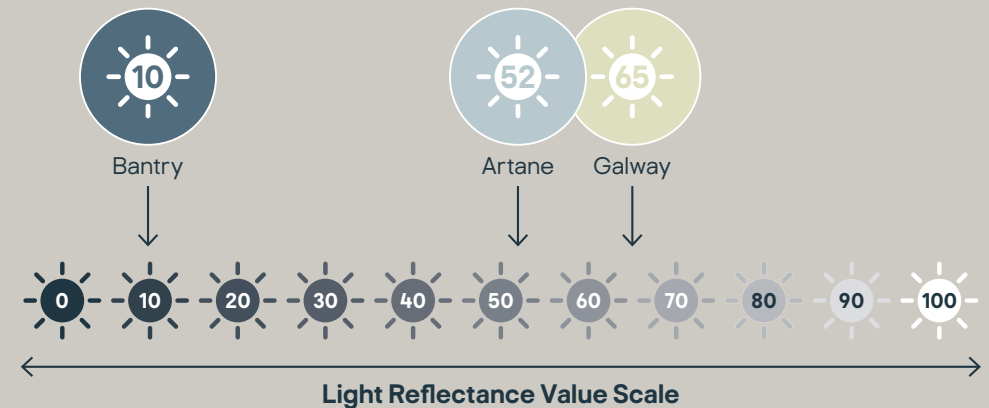

The right colour

for the right room

How light affects colour - Natural light and room orientation

Lighting can affect the way we perceive colour, whether it's natural or artificial light.

The size and number of windows, their directional placement, and seasonal light can all change how a colour can look.

Here is some advice on what to be aware of when selecting colours for your home, depending on the direction your room is facing.

Type of light	Cool light, all day.	Warm light, all day.	Cool in the morning, warm in the afternoon.	Warm in the morning, cool in the afternoon.
Impact on colours	Colours can look darker and greyer.	Colours can look brighter or washed out.	Colours will change throughout the day.	Colours will change throughout the day.
Recommendations	Warm tones e.g. toronto, sakai	Cool fresh colours e.g. clontarf, whistler	Warm neutrals e.g. santa fe, ottawa	Cool and calm colours e.g. artane, toulon

What is Light Reflectance Value?

LRV (Light Reflectance Value) is a value of how much light a colour reflects or absorbs.

A colour with an LRV above 50 will reflect more light than it absorbs, so choose these colours to make the most of the light in your room.

A colour with an LRV below 50 will absorb more light than it reflects creating a cosier atmosphere. For these colours you may want to think more about your lighting scheme to account for your darker colour choice.