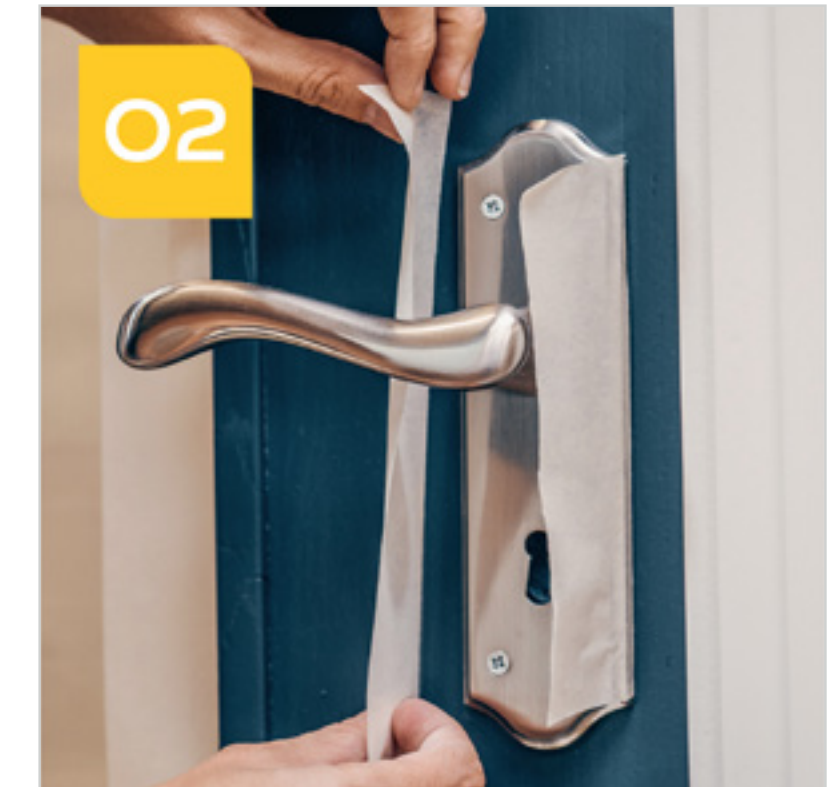

SIMPLE WEEKEND JOB THAT TRANSFORMS

THIS TEXT RELATES TO THE IMAGE SHOWN BELOW. ONCE YOU HAVE UPLOADED THE IMAGE, COPY AND PASTE THE CONTENT BELOW FOR USE ON FACEBOOK AND INSTAGRAM AND INCLUDE THE HASHTAGS. YOU CAN ALSO FEATURE THE IMAGES ON YOUR WEBSITE TO PROMOTE WEATHERSHIELD.

Copy for post

Transform your front door with Dulux Weathershield. Follow these simple steps for a short weekend job (based on painting a pre-painted wooden door with water based products).

1) Sand the surface thoroughly to create a rough surface. Fill and repair. 2) Remove door furniture 3) Apply one coat of Weathershield Quick Dry Exterior Satinwood 4). Choose Weathershield Quick Drying exterior gloss or satin. 5) Apply two coats. 6) Admire
Want to learn more? Visit weathershield.ie

Hashtags

#duluxexteriors #duluxweathershieldfrontdoor #duluxfrontdoorpaints
#duluxfrontdoorpaintingt看tips #Duluxweathershieldpaintingt看tips
#duluxweathershieldhowto # #weekendprojects

↓ DOWNLOAD