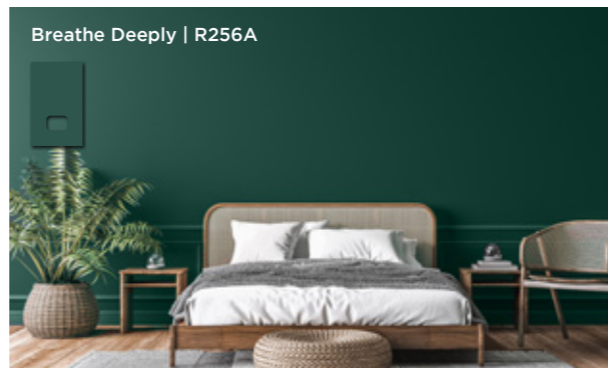

# TRENDS: RETRO SOCIAL

70'S DESIGN | SOCIALISING AT HOME | BOLD | NIGHTCLUB INSPIRED | PLAYFUL

Agreeable Green | R274C

Spiced Rum | R113D

Heirloom Apricot | R125A

Breathe Deeply | R256A

Caramelized Peach | R113E