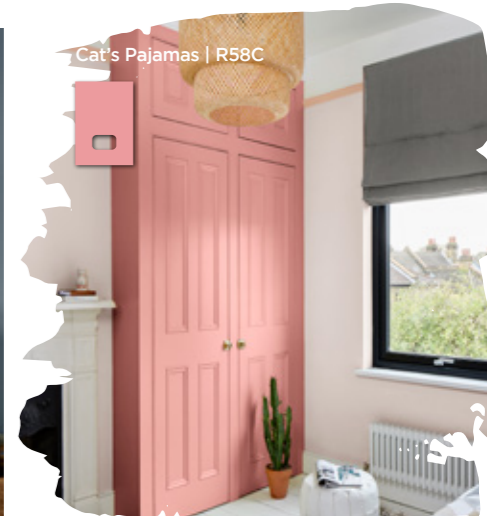

FURNITURE PAINT