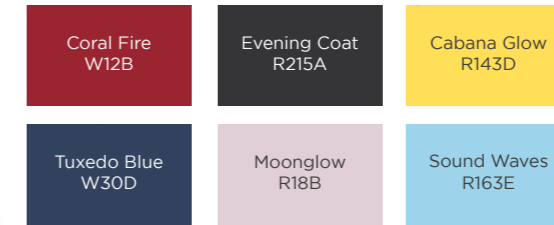

Wood & Metal Colour Inspiration

Trim: Warm Shale | R206D