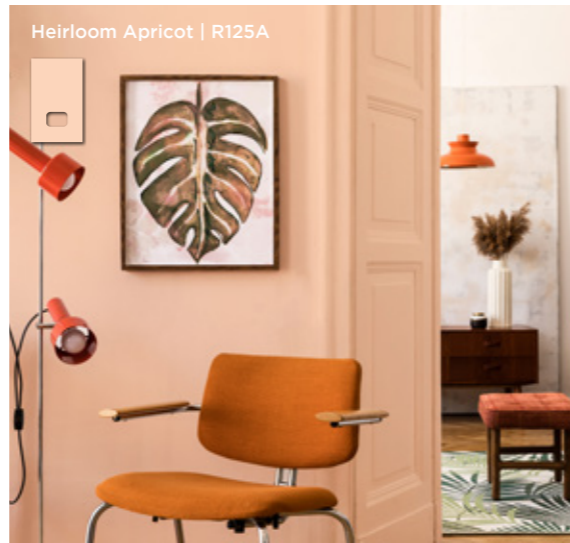

# TRENDS: RETRO SOCIAL

70'S DESIGN | SOCIALISING AT HOME | BOLD | NIGHTCLUB INSPIRED | PLAYFUL

Agreeable Green | R274C

Spiced Rum | R113D

Heirloom Apricot | R125A

Breathe Deeply | R256A

Caramelized Peach | R113E