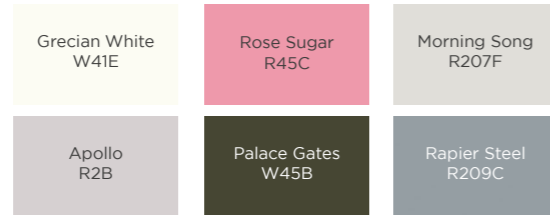

Masonry Colour Inspiration

EXTERIOR: WOOD & METAL

EXTERIOR WOOD & METAL

Crack resistant and with a **15 year performance guarantee**, our Exterior Wood & Metal paint is designed to keep your exterior trim protected for longer. Available in up to 2.2 million colours.